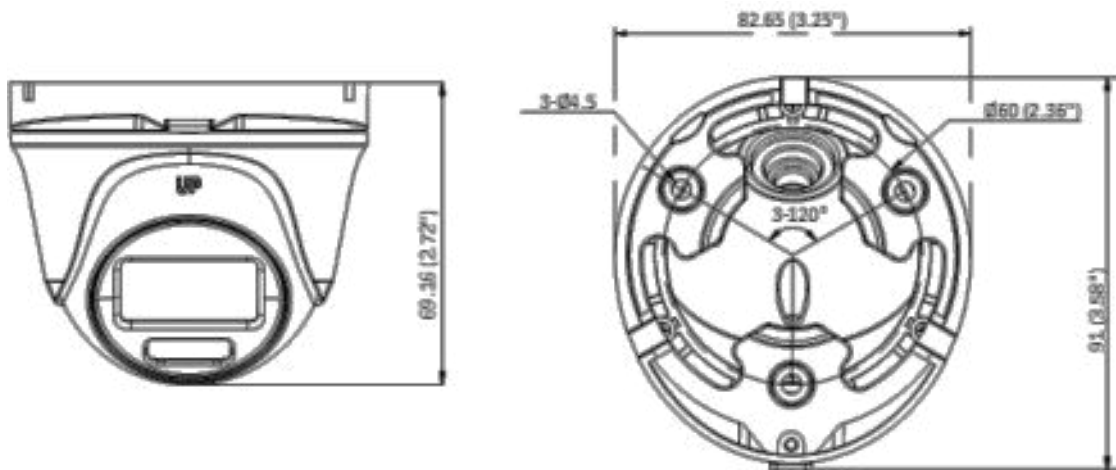

▪ Specification

Camera	
Image Sensor	3K CMOS
Signal System	PAL/NTSC
Resolution	2960 (H) × 1665 (V)
Frame Rate	TVI: 3K @ 20 fps, 4 MP @ 25 fps/30 fps, 1080p @ 25 fps/30 fps AHD: 4 MP @ 25 fps/30 fps CVI: 4 MP @ 25 fps/30 fps CVBS: PAL/NTSC
Min. Illumination	0.001 Lux @ (F1.0, AGC ON), 0 Lux with white light
Shutter Time	PAL: 1/25 s to 1/50,000 s; NTSC: 1/30 s to 1/50,000 s
Lens	2.8 mm/3.6 mm fixed focal lens
Field of View	2.8 mm, horizontal FOV: 113°, vertical FOV: 62°, diagonal FOV: 137° 3.6 mm, horizontal FOV: 88°, vertical FOV: 50°, diagonal FOV: 108°
Lens Mount	M12
Light Alarm	Solid Light Alarm (White Light)
Day & Night	24/7 Color Imaging
WDR (Wide Dynamic Range)	Digital WDR
Angle Adjustment	Pan: 0° to 360°, Tilt: 0° to 75°, Rotation: 0° to 360°
Image	
White Light	Auto/Off
Image Mode	STD/HIGH-SAT/HIGHLIGHT
AGC	Yes
Day/Night Mode	Color
White Balance	Auto/Manual
AE (Auto Exposure) Mode	DWDR, BLC, HLC, Global
Noise Reduction	2D DNR
Language	English
Function	Brightness, Sharpness, Anti-Banding
Lighting Mode	White Light
Interface	
Video Output	Switchable TVI/AHD/CVI/CVBS
General	
Operating Conditions	-40°C to 60°C (-40°F to 140°F), Humidity: 90% or less (non-condensing)
Power Supply	12 VDC±25% <i>*You are recommended to use one power adapter to supply the power for one camera.</i>
Consumption	Max. 2.5 W
Protection Level	IP66
Material	Metal
White Light Range	Up to 20 m
Dimension	82.65 mm × 91.0 mm × 69.16 mm (3.25" × 3.58" × 2.72")
Weight	Approx. 243g (0.54 lb.)

▪ Available Model

THC-T159-MS

▪ **Dimension**

Unit: mm

▪ **Accessory**

▪ **Optional**

HIA-B201 Corner mount	HIA-B301 Vertical pole mount	HIA-J101 Junction Box	HIA-B401-110T Wall Mount
			

Distributed by