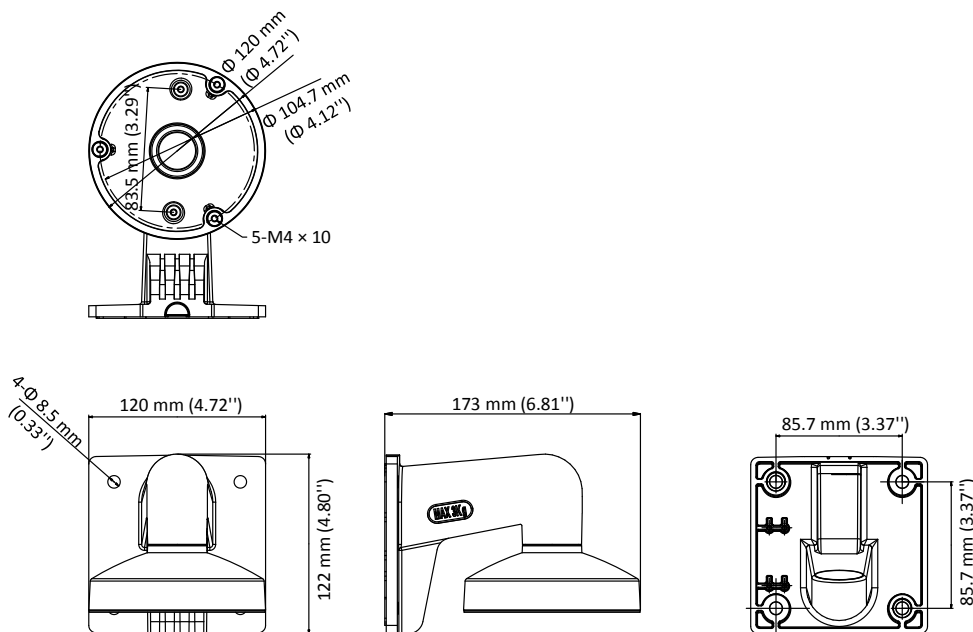

DS-1272ZJ-120-TR15

Wall Mount

Feature

- Aluminium alloy with surface spray treatment
- Applied to both indoor and outdoor conditions
- With cable outlet(s)

Dimension

Available Model

DS-1272ZJ-120-TR15

Parameter

Model	DS-1272ZJ-120-TR15
Parameters	Wall Mount
Appearance	Hikvision White
Material	Aluminium Alloy
Dimension	120 mm × 122 mm × 173 mm (4.72" × 4.80" × 6.81")
Weight	Approx. 460 g (1.01 lb.)

Note

- The mount should be installed on a flat surface.
- Waterproof rubber is necessary for the outdoor application.
- The wall should be capable of supporting at least 3 times as much as the total weight of the camera and the mount.
- The maximum load capacity of the mount is 3 kg (6.61 lb.).