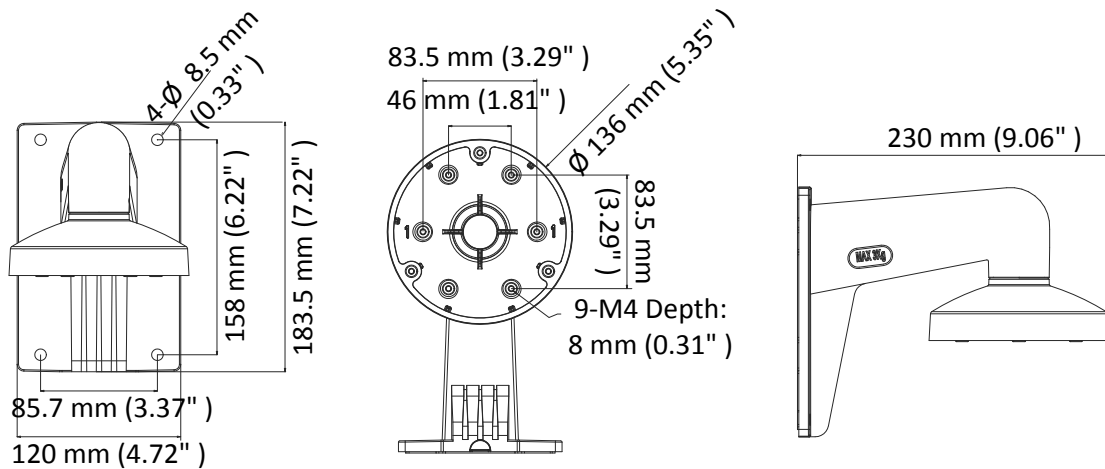

## DS-1273ZJ-135

Wall Mount

### Dimension

### Parameter

Model	DS-1273ZJ-135
Parameters	Wall Mount
Appearance	Hikvision White
Material	Aluminum Alloy
Dimension	Ø 136 mm × 183.5 mm × 230 mm (5.35" × 7.22" × 9.06")
Weight	704 g (1.55 lb.)

### Note

- The mount should be installed on the flat wall.
- The waterproof rubber is necessary for the outdoor application.
- The pole must be capable of supporting at least 3 times as much as the total weight of the camera, and the mount.
- The mount's maximum load capacity is 3 kg (6.6 lb.).