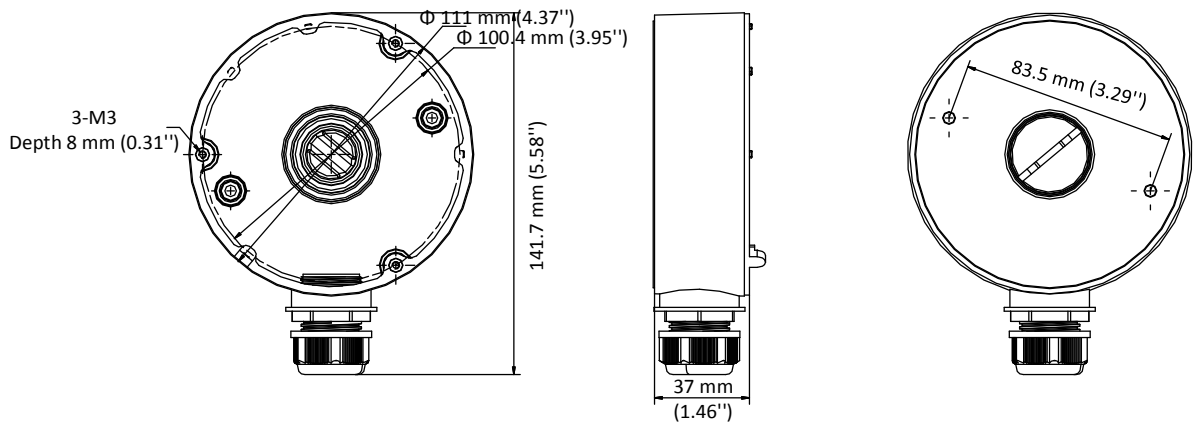

DS-1280ZJ-DM18

Junction Box

Feature

- Aluminum alloy material with surface spray treatment
- With cable hole(s)

Dimension

Available Model

DS-1280ZJ-DM18

Parameter

Model	DS-1280ZJ-DM18
Parameters	Junction Box
Appearance	Hikvision White
Material	Aluminum Alloy
Dimension	Φ 111mm (Φ 4.37")
Weight	Approx. 150 g (0.33 lb.)

Note

- The junction box should be installed on a flat surface.
- Waterproof rubber is necessary for outdoor application.
- The wall should be capable of supporting over 3 times as much as the total weight of the camera and the junction box.
- The maximum load capacity of the junction box is 4.5 kg (9.92 lb.).