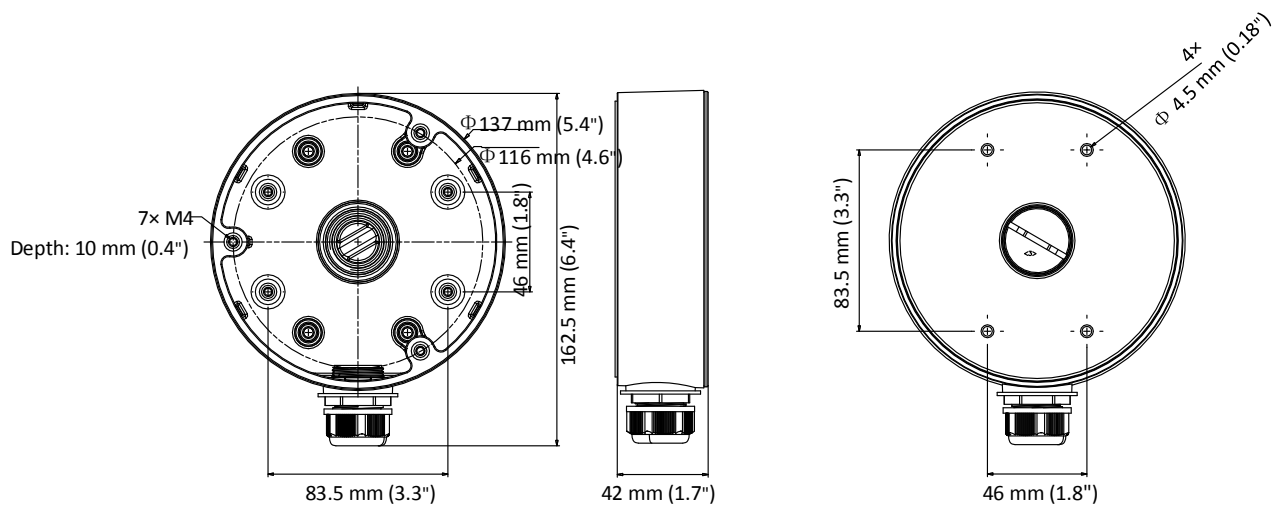

## DS-1280ZJ-DM21

Junction Box for Dome Camera

### Features

- Aluminum alloy material with surface spray treatment
- Side inlet and bottom inlet
- The bottom waterproof cover and the side gland nut are interchangeable
- Waterproof design

### Dimension

### Parameter

Model	DS-1280ZJ-DM21
Parameters	Junction Box for Dome Camera
Appearance	Hikvision White
Material	Aluminum Alloy
Dimension	Φ 137 mm × 42 mm (5.4" × 1.7")
Weight	280 g (0.62 lb.)