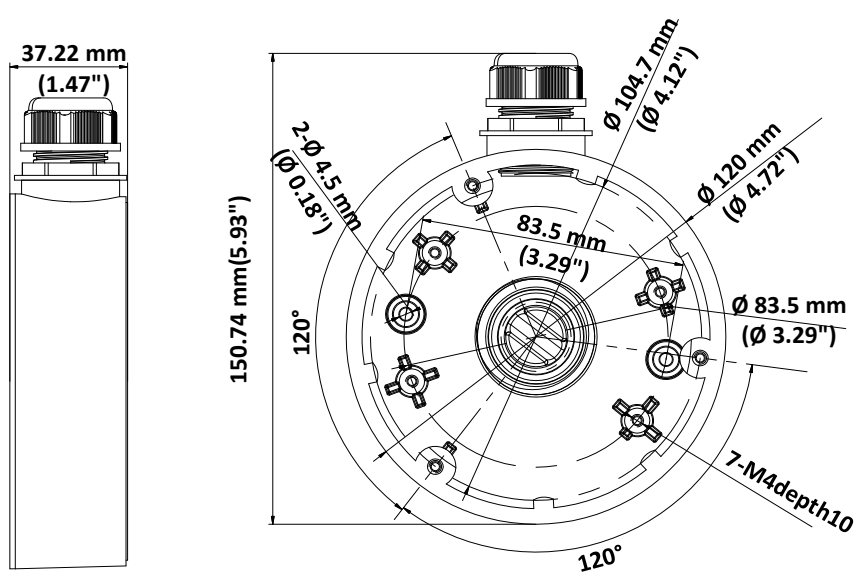

DS-1280ZJ-DM46

Junction Box

Feature

- Aluminum alloy material with surface spray treatment
- Supports bottom outlet, and side outlet
- Applies to both indoor conditions, and outdoor conditions

Dimension

Available Model

DS-1280ZJ-DM46

Parameter

Model	DS-1280ZJ-DM46
Parameters	Junction Box
Appearance	Hikvision White
Material	Aluminum Alloy
Dimension	Ø 120 mm × 37.2 mm (Ø 4.72" × 1.46")
Weight	250 g (0.55 lb.)

Note

- The junction box should be installed on the flat surface.
- Waterproof rubber is necessary for the outdoor application.
- The wall must be capable of supporting at least 3 times as much as the total weight of the camera and the junction box.
- The junction box's maximum load capacity is 4.5 kg (9.92 lb.).