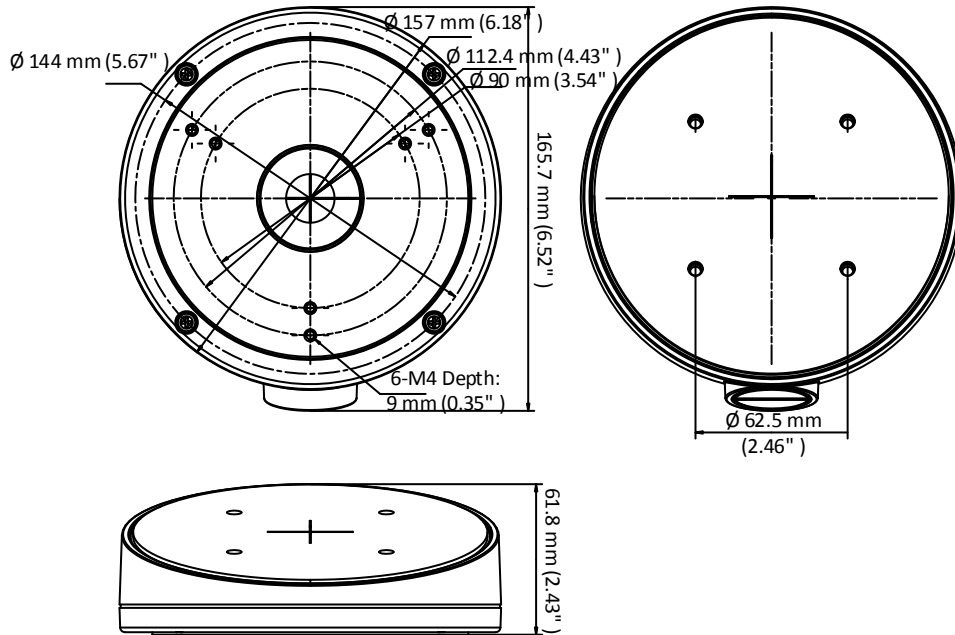

DS-1281ZJ-M(Black)

Inclined Ceiling Mount

Features

- Aluminum alloy with surface spray treatment
- Side outlet, and bottom outlet
- Applies to both indoor conditions, and outdoor conditions

Dimension

Available Model

DS-1281ZJ-M(Black)

Parameter

Model	DS-1281ZJ-M(Black)
Parameters	Inclined Ceiling Mount
Appearance	Black
Material	Aluminum Alloy
Dimension	∅ 157 mm × 165.7 mm × 61.8 mm (∅ 6.18" × 6.52" × 2.43")
Weight	586 g (1.29 lb.)

Notes

- The mount should be installed on the flat surface.
- Waterproof rubber is necessary for the outdoor application.
- The wall must be capable of supporting at least 3 times as much as the total weight of the camera, and the mount.
- The maximum load capacity of the mount is 4.5 kg (9.9 lb.).