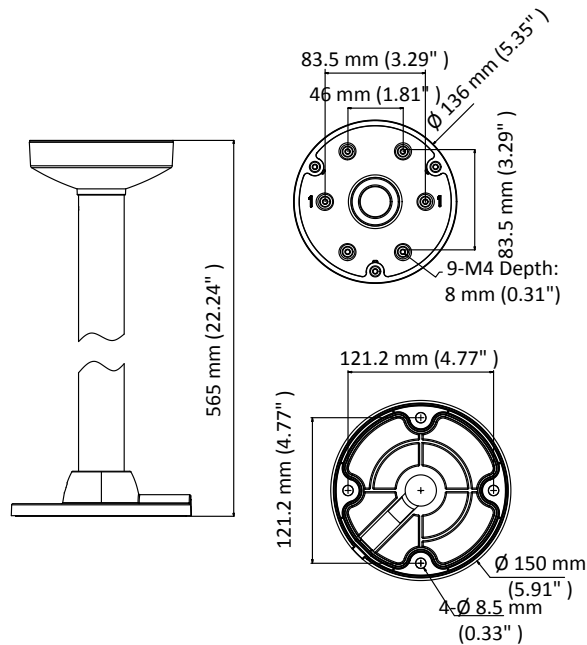

DS-1471ZJ-135

Pendant Mount

Feature

- Aluminum alloy with surface spray treatment
- The cable hole design facilitates the cable routing
- The cap design facilitates the installation

Dimension

Available Model

DS-1471ZJ-135

Parameter

Model	DS-1471ZJ-135
Parameters	Pendant Mount
Appearance	Hikvision White
Material	Aluminum Alloy
Dimension	Ø 136 mm × 565 mm (5.35" × 22.24")
Weight	1350 g (2.98 lb.)

Note

- The mount should be installed on the flat ceiling.
- The waterproof rubber is necessary for the outdoor application.
- The pole must be capable of supporting at least 3 times as much as the total weight of the camera, and the mount.
- The mount's maximum load capacity is 3 kg (6.6 lb.).