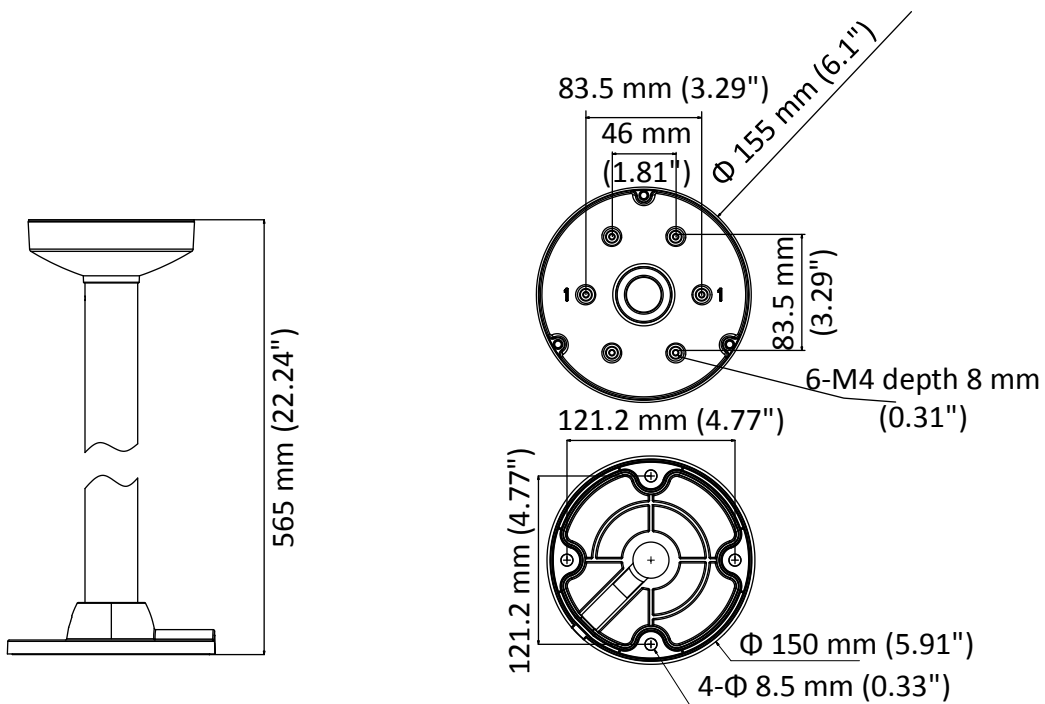

DS-1471ZJ-155-Y

Pendant Mount

Feature

- Adopts waterproof design

Dimension

Available Model

DS-1471ZJ-155-Y

Parameter

Model	DS-1471ZJ-155-Y
Parameters	Pendant Mount
Appearance	Hikvision White
Material	ADC12
Dimension	Φ 155 mm × 565 mm (Φ 6.1" × 22.24")
Weight	Approx. 650 g (1.4 lb.)

Note

- The mount should be installed on a flat surface.
- The waterproof rubber is necessary for the outdoor application.
- The wall should be capable of supporting at least 3 times as much as the total weight of the camera, and the mount.
- The maximum load capacity of the mount is 3 kg (6.6 lb.).