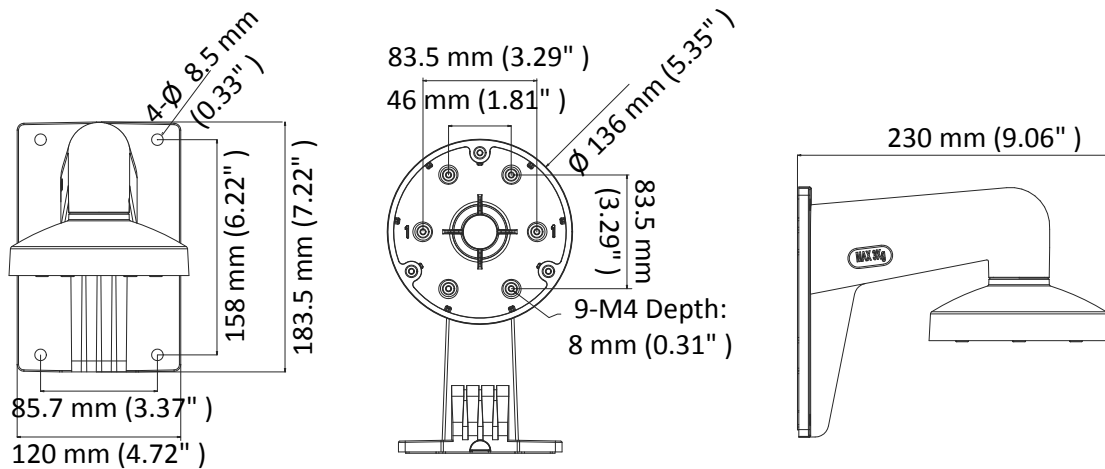

### Feature

- Aluminum alloy with surface spray treatment
- The cable hole design facilitates the cable routing
- The cap design facilitates the installation

### Dimension

### Parameter

Model	DS-1473ZJ-135
Parameters	Wall Mount
Appearance	Hikvision White
Material	Aluminum Alloy
Dimension	Ø 136 mm × 183.5 mm × 230 mm (5.35" × 7.22" × 9.06")
Weight	704 g (1.55 lb.)

### Note

- The mount should be installed on the flat wall.
- The waterproof rubber is necessary for the outdoor application.
- The pole must be capable of supporting at least 3 times as much as the total weight of the camera, and the mount.
- The mount's maximum load capacity is 3 kg (6.6 lb.).