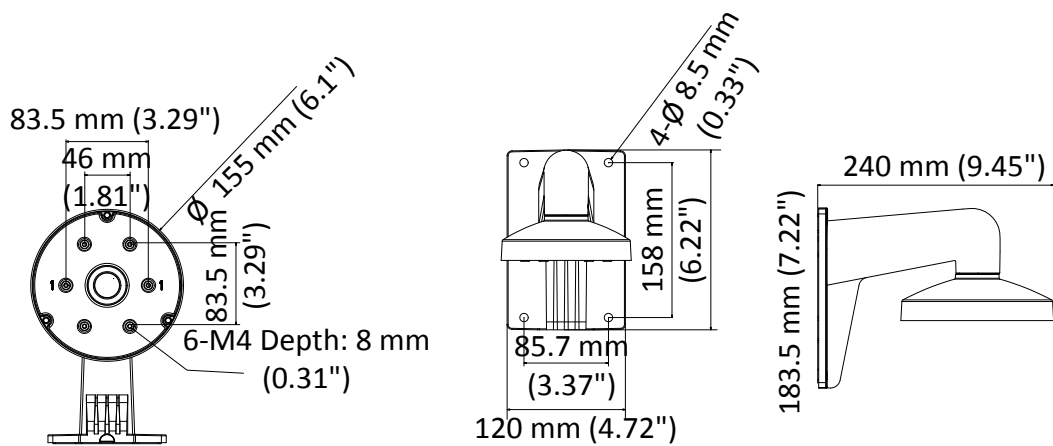

DS-1473ZJ-155

Wall Mount for Dome Camera

Feature

- Aluminum alloy with surface spray treatment
- The cap facilitates the installation
- Waterproof design

Dimension

Available Model

DS-1473ZJ-155

Parameter

Model	DS-1473ZJ-155
Parameters	Wall Mount for Dome Camera
Appearance	Hikvision White
Material	Aluminum Alloy
Dimension	Ø 155 mm × 183.5 mm × 240 mm (6.1" × 7.22" × 9.45")
Weight	650 g (1.4 lb.)

Note

- The mount should be installed on the flat surface.
- The wall must be capable of supporting at least 3 times as much as the total weight of the camera and the mount.
- The mount's maximum load capacity is 3 Kg (6.6 lb.).