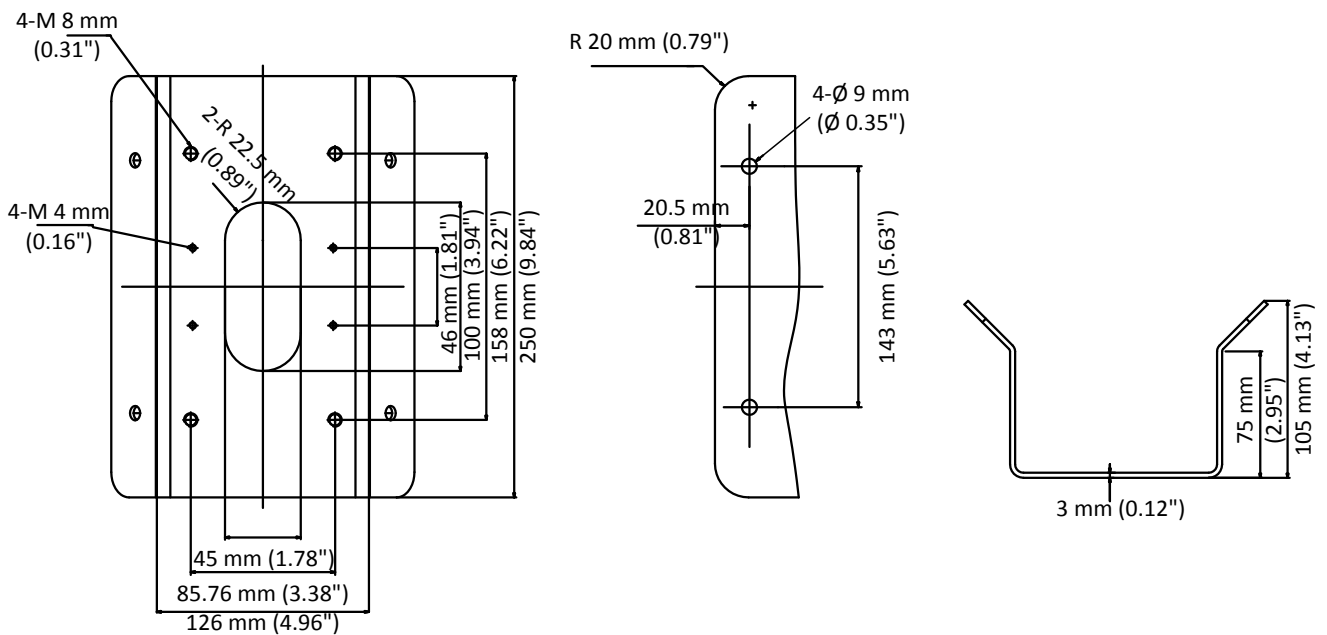

DS-1476ZJ-SUS

Corner Mount

Feature

- Stainless steel material with surface spray treatment
- Extends camera's field of view

Dimension

Available Model

DS-1476ZJ-SUS

Parameter

Model	DS-1476ZJ-SUS
Parameters	Corner Mount
Appearance	Hikvision White
Material	Stainless Steel
Dimension	250 mm × 126 mm × 105 mm (9.84" × 4.96" × 4.13")
Weight	2280 g (5.03 lb.)

Note

- Waterproof rubber is necessary for the outdoor application.
- The wall must be capable of supporting at least 3 times as much as the total weight of the camera and the mount.
- The mount's maximum load capacity is 10 Kg (22 lb.).