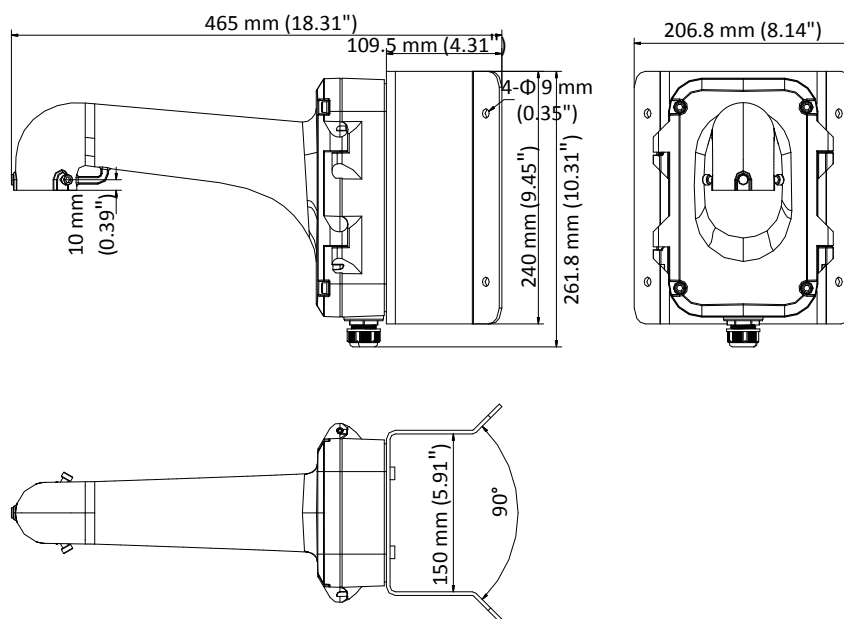

DS-1604ZJ-Corner

Corner Mounting Bracket for Speed Dome

Feature

- Corner mounting bracket with the junction box
- Aluminum alloy and steel material with surface spray treatment
- Waterproof design
- Supports bottom outlet and back outlet
- The hook for safety rope facilitates speed dome's installation

Dimension

Available Model

DS-1604ZJ-Corner

Parameter

Model	DS-1604ZJ-Corner
Parameters	Corner Mounting Bracket for Speed Dome
Appearance	Hikvision White
Material	Aluminum Alloy and Steel
Dimension	465 mm × 206.8 mm × 261.8 mm (18.31" × 8.14" × 10.31")
Weight	4.3 Kg (9.48 lb.)

Note

- The bracket should be installed on the flat surface.
- Waterproof rubber is necessary for the outdoor application.
- The wall must be capable of supporting at least 3 times as much as the total weight of the speed dome and the bracket.
- The bracket's maximum load capacity is 10 Kg (22 lb.).