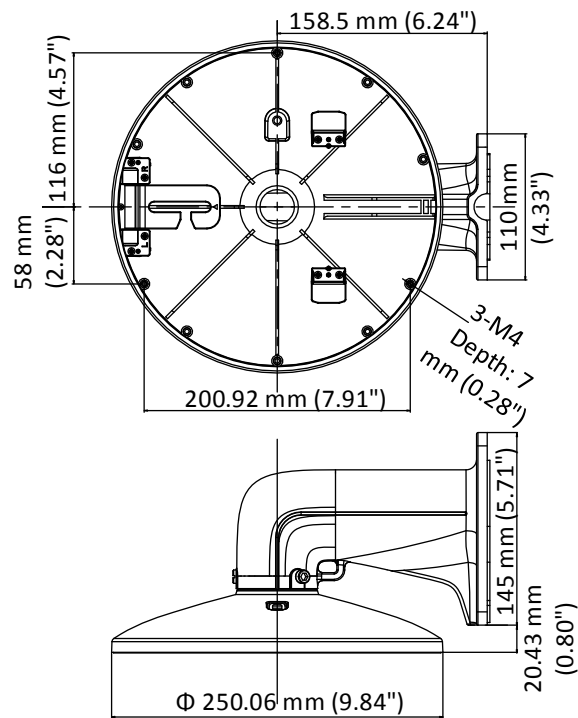

DS-1618ZJ-6D

Wall Mount

Feature

- Made of aluminum alloy and stainless steel
- Quick installation
- Applicable to speed domes

Dimension

Available Model

DS-1618ZJ-6D

Parameter

Model	DS-1618ZJ-6D
Parameters	Wall Mount
Appearance	Hikvision White
Application	For indoor and outdoor installation
Material	Aluminum alloy, stainless steel, and silicone rubber
Angle Adjustment	Pan: 0° to 350°
Dimension	283.5 mm × 250 mm × 165.5 mm (11.16 " × 9.84" × 6.52")
Weight	Approx. 1356 g (2.99 lb.)

Note

- The wall mount should be installed on a flat surface.
- Waterproof rubber is necessary for outdoor application.
- The wall should be capable of supporting at least 3 times as much as the total weight of the camera and the wall mount.
- The maximum load capacity of the wall mount is 10 kg (22.05 lb.).