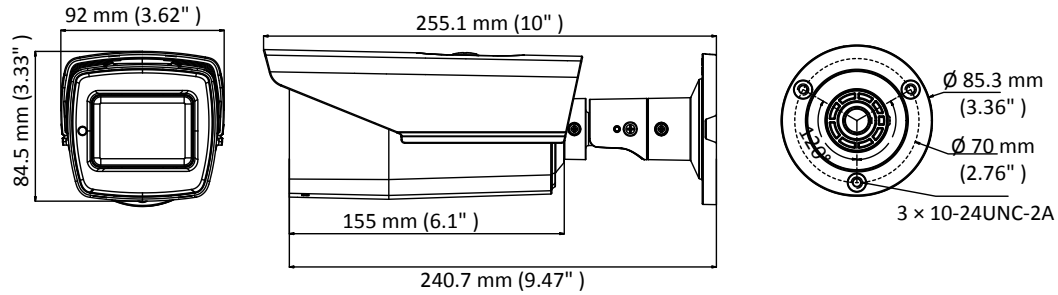

## Specification

<b>Camera</b>	
Image Sensor	8.29 megapixel progressive scan CMOS
Frame Rate	TVI: 8MP@12.5fps, 8MP@15fps, 5MP@20fps, 4MP@25fps, 4MP@30fps, 2MP@25fps, 2MP@30fps CVI: 8MP@12.5fps, 8MP@15fps AHD: 8M@12.5fps, 8M@15fps CVBS: 960H P/N
Resolution	3840 (H) × 2160 (V)
Min. illumination	Color: 0.01 Lux @ (F1.2, AGC ON), 0 Lux with IR
Shutter Time	PAL: 1/12.5s to 1/50,000 s NTSC: 1/15 s to 1/50,000 s
Lens	2.7 mm to 13.5 mm motorized vari-focal lens
Horizontal Field of View	108.1° to 45.6°
Lens Mount	Φ14
Day & Night	IR cut filter
Angle Adjustment	Pan: 0° to 360°; Tilt: 0° to 90°; Rotate: 0° to 360°
Synchronization	Internal synchronization
DWDR (Digital Wide Dynamic Range)	105 dB
<b>Menu</b>	
AGC	Yes
D/N Mode	Auto/Color/BW (Black and White)
White Balance	Auto/Manual
BLC	Yes
DWDR (Digital Wide Dynamic Range)	Yes
Functions	Brightness, Sharpness, DNR, Mirror, Smart IR, HLC
<b>Interface</b>	
Video Output	1 HD analog output
Switch Button	TVI/AHD/CVI/CVBS
<b>General</b>	
Operating Conditions	-40 °C to 60 °C (-40 °F to 140 °F), humidity: 90% or less (non-condensation)
Power Supply	9 VDC to 15 VDC -A: 9.6 VDC to 14.4 VDC; 19.2 VAC to 28.8 VAC <i>*You are recommended to use one power adapter to supply the power for one camera.</i>
Power Consumption	Max. 8.6 W -A: Max. 10.8 W
Protection Level	IP67
Material	Front cover: Metal Main body: Plastic Bracket: Metal
IR Range	Up to 80 m
Communication	Up the coax, Protocol: HIKVISION-C (TVI output)
Dimensions	84.5 mm × 92 mm × 255.1 mm (3.33" × 3.62" × 10")
Weight	Approx. 695 g (1.53 lb.)

## Dimension