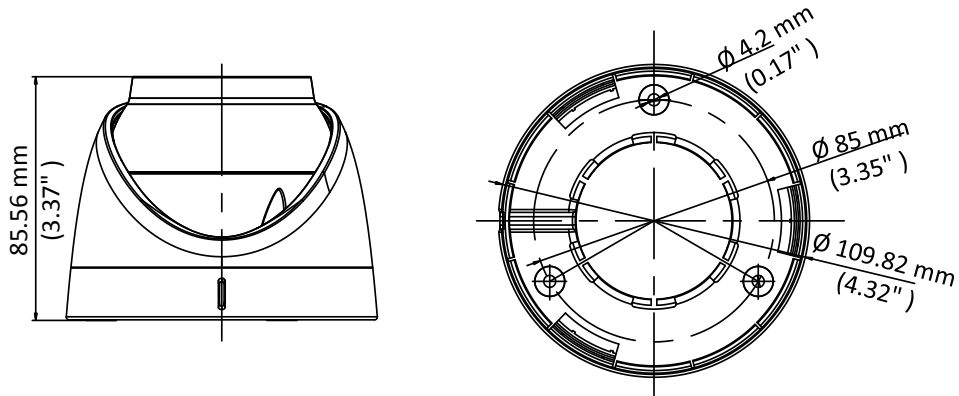

Order Model

DS-2CE72DFT-F28

Dimension