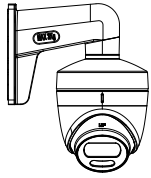

Specification

Camera	
Image Sensor	2 MP CMOS
Resolution	1920 (H) × 1080 (V)
Frame Rate	PAL: 1080p@25fps NTSC: 1080p@30fps
Min. illumination	0.0005 Lux @ (F1.0, AGC ON), 0 Lux with white light
Shutter Time	PAL: 1/25 s to 1/50, 000 s NTSC: 1/30 s to 1/50, 000 s
Slow Shutter	Max. 16 times
Lens	2.8 mm fixed lens
Field of View	2.8 mm, horizontal FOV: 104°, vertical FOV: 54°, diagonal FOV: 126°
Lens Mount	M16
Day & Night	Color
WDR (Wide Dynamic Range)	130 dB
Angle Adjustment	Pan: 0° to 360°; Tilt: 0° to 75°; Rotate: 0° to 360°
Menu	
Image Mode	STD/HIGH SAT
AGC	Yes
White Balance	Auto/Manual
HLC	Yes
BLC (Backlight Compensation)	Yes
Privacy Mask	4 programmable privacy masks
Motion Detection	4 programmable areas
WDR	Yes
Functions	Brightness, Sharpness, 3D DNR, Mirror, Smart light
Interface	
Video Output	Switchable TVI/AHD/CVI/CVBS
General	
Operating Conditions	-40 °C to 60 °C (-40 °F to 140 °F), humidity: 90% or less (non-condensing)
Power Supply	12 VDC ± 25% <i>*You are recommended to use one power adapter to supply the power for one camera.</i>
Power Consumption	Max. 3 W
Protection Level	IP67
Material	Main Body: Metal Mounting Base: Plastic
White Light	Up to 20 m
Communication	HIKVISION-C
Dimensions	∅ 109.82 mm × 85.56 mm (∅ 4.32" × 3.37")
Weight	Approx. 336 g (0.74 lb.)

Order Model

DS-2CE72DFT-F28

Dimension

Accessory

DS-1272ZJ-110-TRS
Wall Mount

DS-1275ZJ-SUS
Vertical Pole Mount

DS-1276ZJ-SUS
Corner Mount

DS-1281ZJ-S
Inclined Ceiling Mount