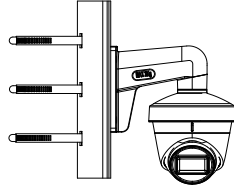

Order Models

DS-2CE78U1T-IT3F

Dimension

Accessory

DS-1272ZJ-110-TRS
Wall Mount

DS-1275ZJ-SUS
Vertical Pole Mount

DS-1276ZJ-SUS
Corner Mount

DS-1281ZJ-S
Inclined Ceiling Mount