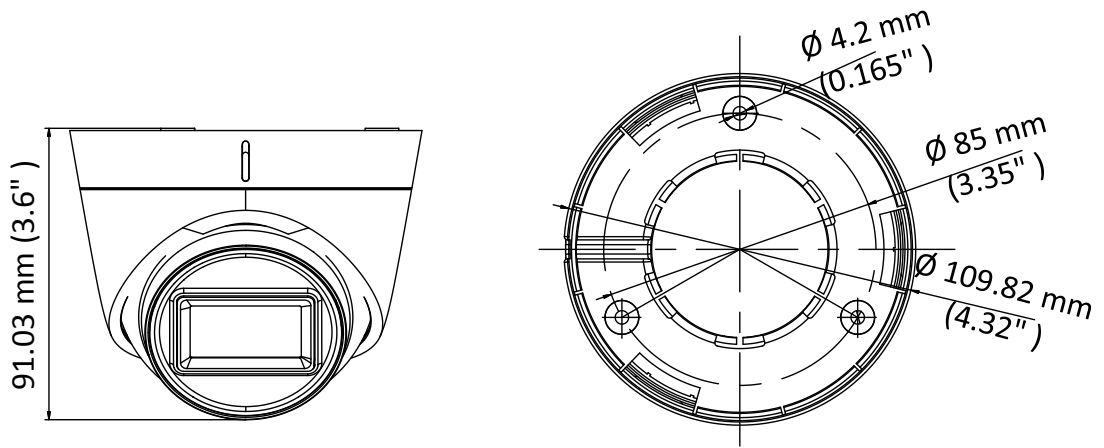

Order Models

DS-2CE78U1T-IT3F

Dimension