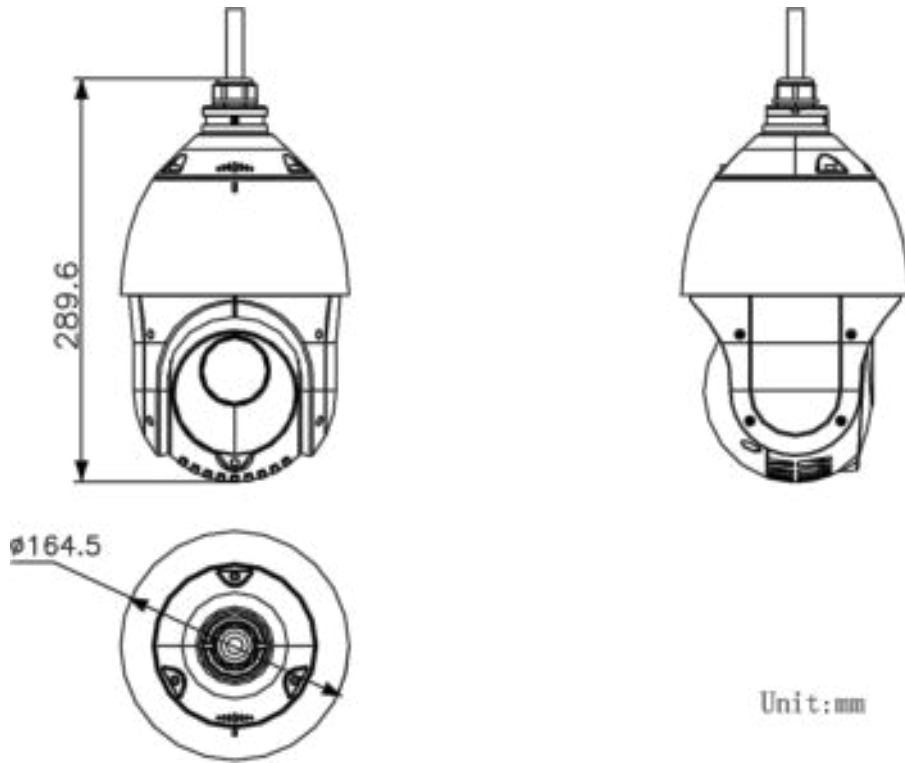

DORI	Detect	Observe	Recognize	Identify
Definition	25 px/m	63 px/m	125 px/m	250 px/m
Distance(Tele)	1320.0 m (4330.7 ft)	523.8 m (1718.5 ft)	264.0 m (866.1 ft)	132.0 m (433.1 ft)

▪ Dimension

▪ Accessory
▪ Included

DS-1618ZJ
Wall Mount

ASW0081-1220002W

▪ Optional