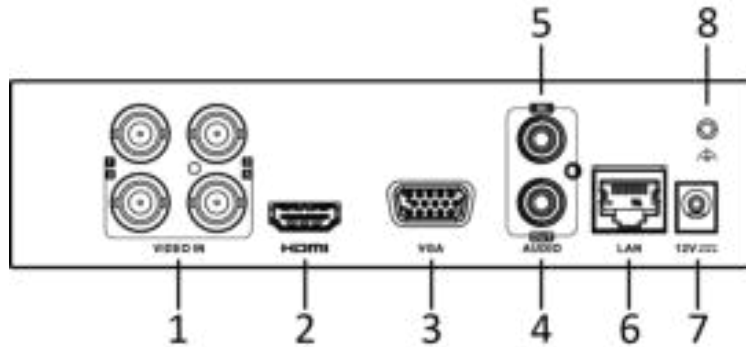

Physical Interface

No.	Description	No.	Description
1	VIDEO IN	5	AUDIO IN, RCA Connector
2	HDMI Interface	6	LAN Network Interface
3	VGA Interface	7	Power Input
4	AUDIO OUT, RCA Connector	8	GND