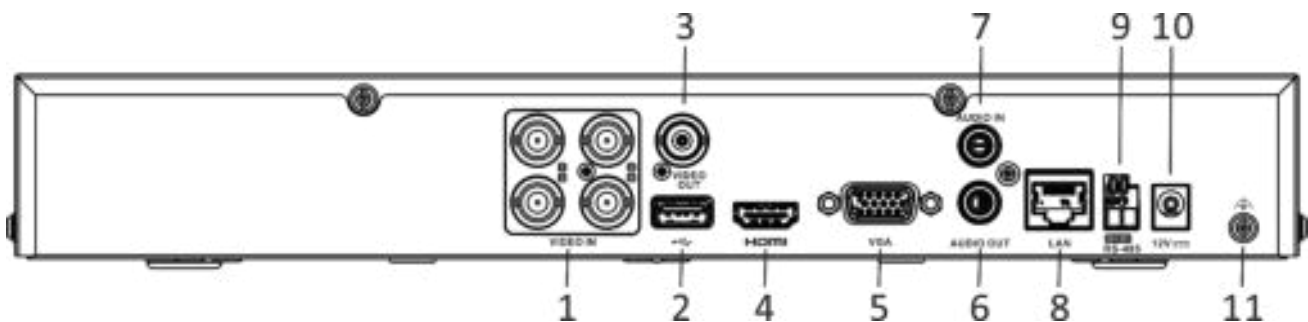

Physical Interface

No.	Description	No.	Description
1	Video and Coaxial Audio In	7	AUDIO IN, RCA Connector
2	USB Interface	8	LAN Network Interface
3	VIDEO OUT	9	RS-485 Serial Interface
4	HDMI Interface	10	12 VDC Power Input
5	VGA Interface	11	GND
6	AUDIO OUT, RCA Connector