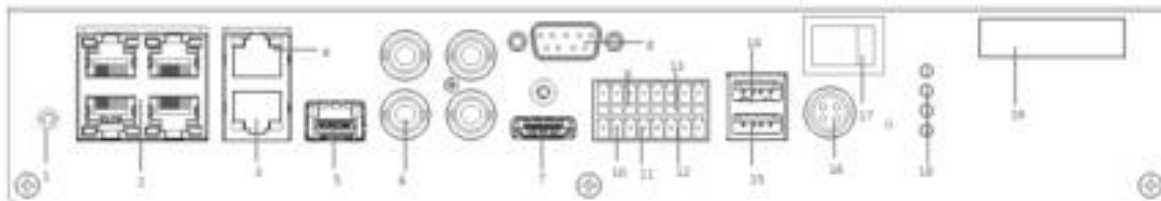

Panel Interfaces

No.	Name	No.	Name
1	GND	11	Alarm input
2	10/100M self-adaptive Ethernet interfaces	12	Alarm output
3	100/1000M self-adaptive G2 Ethernet interface	13	Audio in/out
4	100/1000M self-adaptive G1 Ethernet interface	14	USB 2.0 interface
5	Optical interface	15	USB 2.0 interface
6	Video in	16	12 VDC power input
7	HDMI interface	17	Power switch
8	RS-232 serial interface	18	Status indicators
9	RS-485 serial interface	19	Logo
10	RS-232 serial interface