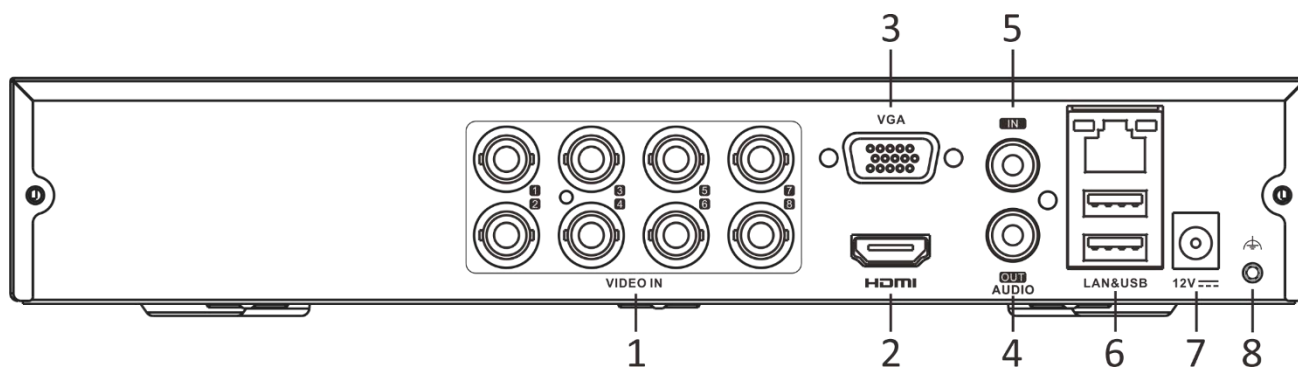

Physical Interface

No.	Description	No.	Description
1	Video and coaxial audio in	5	AUDIO IN, RCA connector
2	HDMI interface	6	LAN network interface and USB interface
3	VGA interface	7	12 VDC power input
4	AUDIO OUT, RCA connector	8	GND

Available Model

DVR-208G-K1

Headquarters

No.555 Qianmo Road, Binjiang District,
Hangzhou 310051, China
T +86-571-8807-5998
Technical Support: support@hikvision.com

Follow us on social media to get the latest product and solution information.

Hikvision

HikvisionHQ

HikvisionHQ

Hikvision_Global

Hikvision
Corporate Channel

hikvisionhq