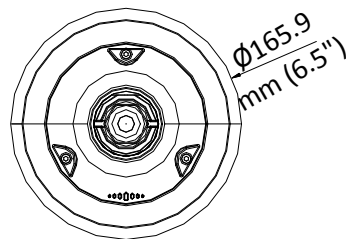

Order Model

PTZ-T4225I-D

Dimensions

Accessories

HiWatch Series

HiVision UK & Ireland
4 The Square, Stockley Park,
Uxbridge, UB11 1ET
Tel: 01528 902140
sales.uk@hivision.com
support.uk@hivision.com