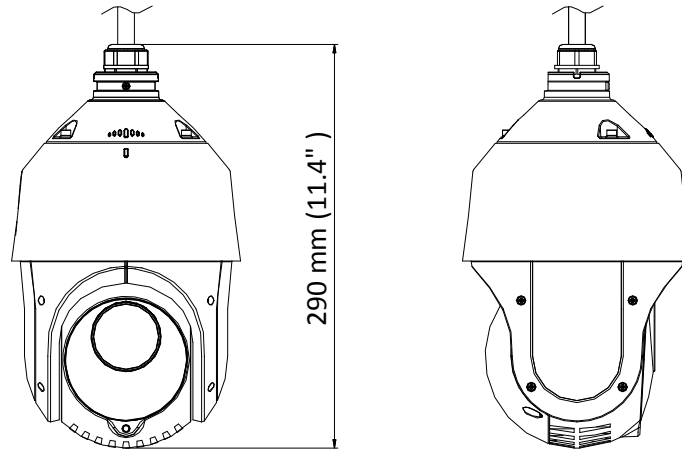

Order Model

PTZ-T4225I-D

Dimensions

Accessories

HiWatch Series

HiVision UK & Ireland
4 The Square, Stockley Park,
Uxbridge, UB11 1ET
Tel: 01528 902140
sales.uk@hivision.com
support.uk@hivision.com