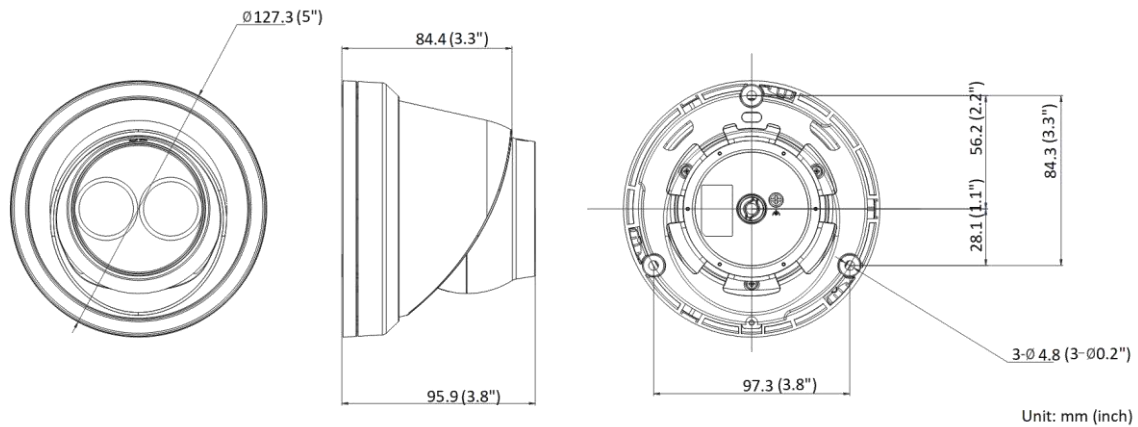

▪ **Available Model**

DS-2CD2385FWD-I (2.8/4/6/8/12 mm)

DS-2CD2385FWD-I (2.8 mm) (Black)

▪ **Dimension**

▪ **Accessory**

▪ **Optional**

DS-1276ZJ-SUS Corner Mount	DS-1275ZJ-SUS Vertical Pole Mount	DS-1273ZJ-130-TRL Wall Mount	DS-1273ZJ-130B-TRL Wall Mount	DS-1281ZJ-M Inclined Ceiling Mount
DS-1280ZJ-DM8 Junction Box	DS-1271ZJ-130-TRL Pendant Mount