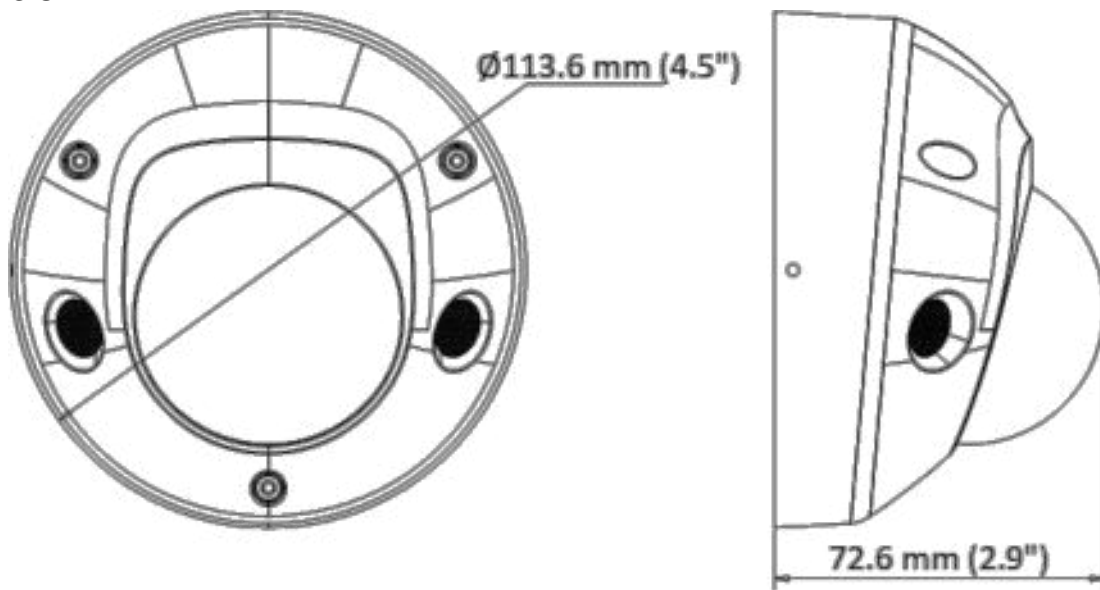

Environment	CE-RoHS (2011/65/EU) WEEE (2012/19/EU) Reach (Regulation (EC) No 1907/2006)
Electrical Safety Protection	IP67 (IEC 60529-2013) IK8 (IEC 62262:2002)

▪ **Available Model**

DS-2CD2547G2-LS (2.8/4 mm)

DS-2CD2547G2-LS (2.8 mm) (Black)

▪ **Dimension**

Unit: mm (inch)