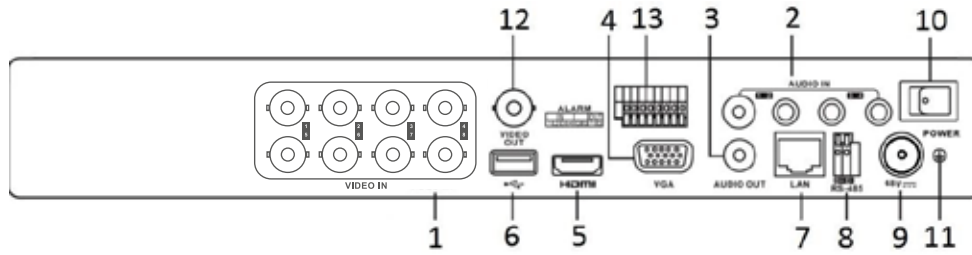

Physical Interfaces

No.	Description	No.	Description
1	VIDEO IN	8	RS-485 Serial Interface
2	AUDIO IN, RCA Connector	9	48 VDC Power Input (for DS-7204/7208HUHI-K/P); 100 to 240 VAC (for DS-7216HUHI-K2/P)
3	AUDIO OUT, RCA Connector	10	Power Switch
4	VGA Interface	11	GND
5	HDMI Interface	12	VIDEO OUT
6	USB Interface	13	Alarm In/Out
7	LAN Network Interface