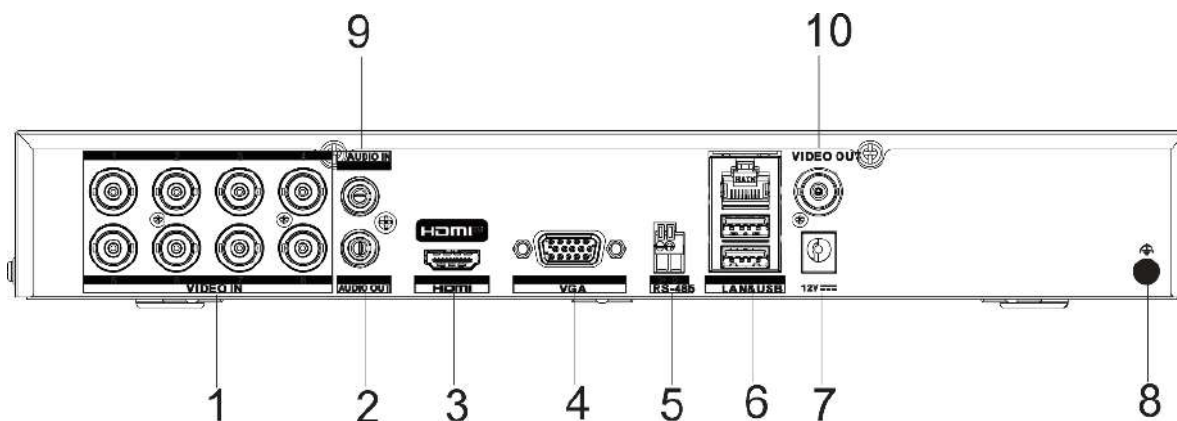

Physical Interface

No.	Description	No.	Description
1	Video in	6	LAN network interface and USB interface
2	Audio out	7	12 VDC power input
3	HDMI interface	8	GND
4	VGA interface	9	Audio in
5	RS-485 interface	10	Video out

Available Model

iDS-7208HUHI-M1/X

Headquarters

No.555 Qianmo Road, Binjiang District,
Hangzhou 310051, China
T +86-571-8807-5998
www.hikvision.com

Follow us on social media to get the latest product and solution information.