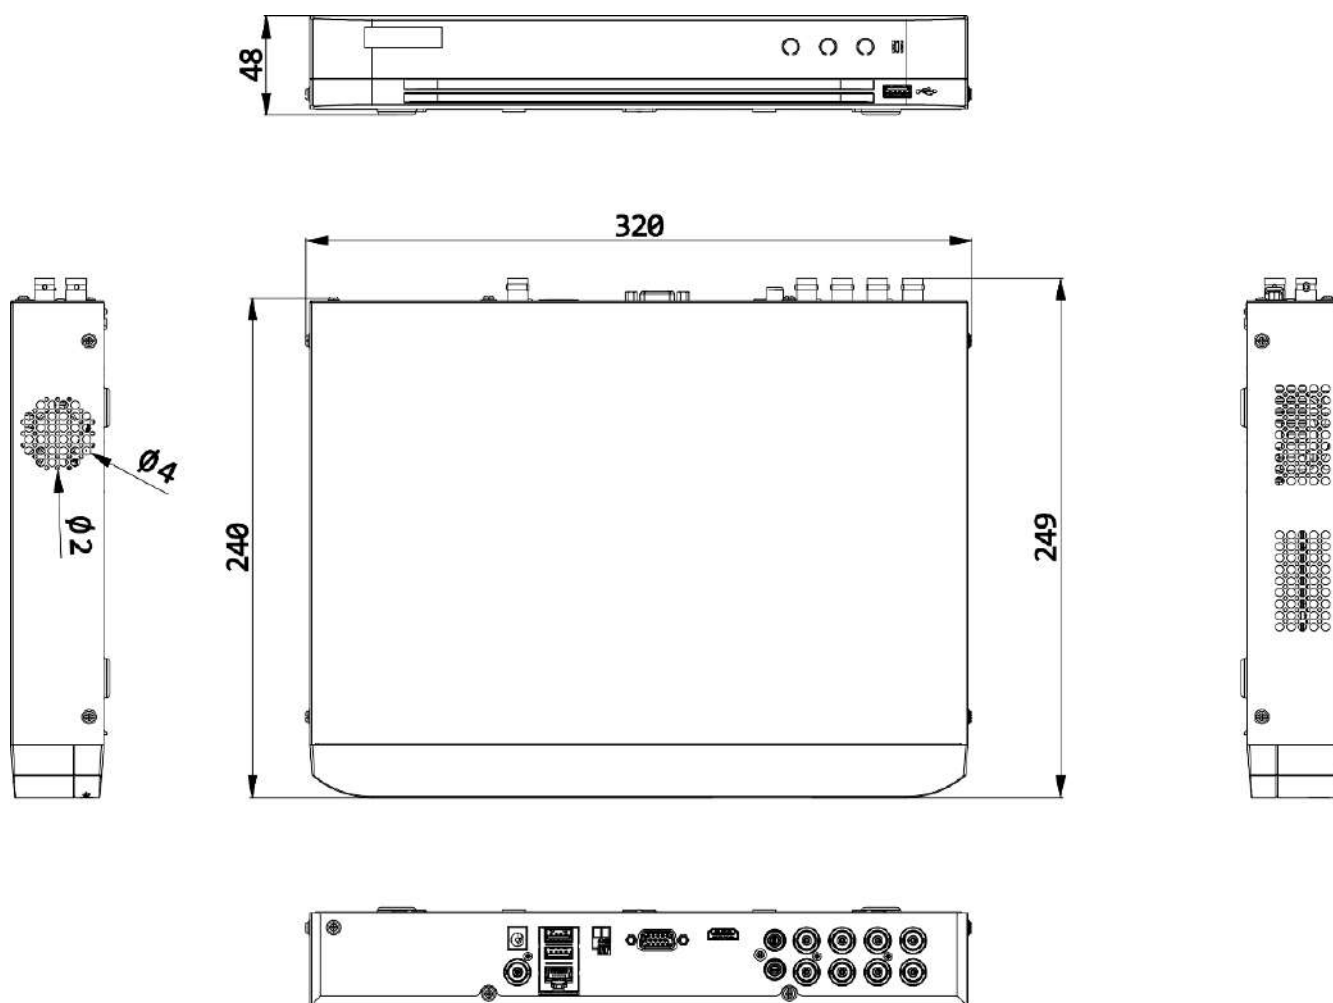

VGA Output	1-ch, 1920 × 1080/60Hz, 1280 × 1024/60Hz, 1280 × 720/60Hz HDMI/VGA simultaneous output
CVBS Input	PAL/NTSC
CVBS Output	1-ch, BNC (1.0 Vp-p, 75 Ω), resolution: PAL: 704 × 576, NTSC: 704 × 480
Synchronous Playback	8-ch
HDTVI Input	8 MP(3840 × 2160)@15 fps, 8 MP(3840 × 2160)@12 fps, 3K(2960 × 1665)@20 fps, 5 MP(2560 × 1944)@20 fps, 5 MP(2560 × 1944)@12 fps, 4 MP(2560 × 1440)@30 fps, 4 MP(2560 × 1440)@25 fps, 1080p@30 fps, 1080p@25 fps, 720p@30 fps, 720p@25 fps
AHD Input	5 MP(2560 × 1944)@20 fps, 5 MP(2560 × 1944)@12 fps, 4 MP(2560 × 1440)@30 fps, 4 MP(2560 × 1440)@25 fps, 1080p@30 fps, 1080p@25 fps, 720p@30 fps, 720p@25 fps
HDCVI Input	8 MP(3840 × 2160)@15 fps, 8 MP(3840 × 2160)@12 fps, 5M(2880 × 1620)@25 fps, 5 MP(2592 × 1944)@20 fps, 4 MP(2560 × 1440)@30 fps, 4 MP(2560 × 1440)@25 fps, 1080p@30 fps, 1080p@25 fps, 720p@30 fps, 720p@25 fps
Audio Output	1-ch, RCA (Linear, 1 KΩ)
Audio Input	1-ch, RCA (2.0 Vp-p, 1 KΩ), 8-ch via coaxial cable
Two-Way Audio	1-ch, RCA (2.0 Vp-p, 1 KΩ) (using the first audio input)
Decoding	
Decoding Capability	up to 24-ch 1080P@30fps
Network	
Total Bandwidth	256 Mbps
Network Protocol	TCP/IP, PPPoE, DHCP, Hik-Connect, DNS, DDNS, NTP, SADP, NFS, iSCSI, UPnP™, HTTPS, ONVIF, ISUP
Remote Connection	64
Network Interface	1, RJ45 10M/100M/1000M self-adaptive Ethernet interface
Auxiliary Interface	
SATA	1 SATA interface
Capacity	up to 12 TB capacity for each disk
Serial Interface	RS-485 (half-duplex)
USB Interface	Front panel: 1 × USB 2.0; Rear panel: 2 × USB 3.0
Alarm In/Out	N/A (optional to support)
General	
Power Supply	12 VDC, 2 A

Consumption	≤ 24 W
Working Temperature	-10 °C to 55 °C (14 °F to 131 °F)
Working Humidity	10% to 90%
Dimension (W × D × H)	320 × 240 × 48 mm (12.6 × 9.4 × 1.9 inch)
Weight	≤ 2 kg (4.4 lb)

Dimension

scale/1:1;Unit/mm