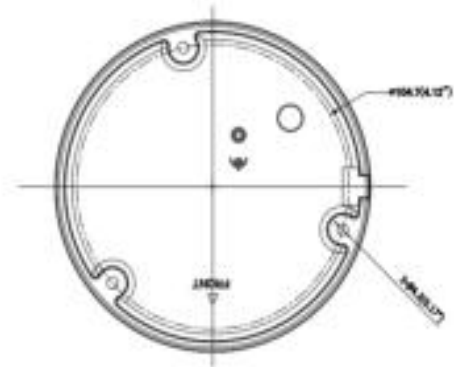

### Key Features

- 1/2.5" progressive scan CMOS
- 3840 × 2160@15fps
- 2.8 mm/4 mm fixed lens
- H.265+, H.265, H.264+, H.264
- Dual stream
- 120dB WDR & 3D DNR
- Built-in Mic
- SD Card
- Up to 30 m IR range
- PoE
- IP67, IK10

Audio Compression	G.711ulaw/G.711alaw/G.722.1/G.726/MP2L2/PCM/MP3/AAC
Audio Bit Rate	64 Kbps(G.711 ulaw)/64 Kbps(G.711 alaw)/16 Kbps(G.722.1)/16 Kbps(G.726)/32-192 Kbps(MP2L2)/16-64Kbps(AAC)/8-320Kbps(MP3)
<b>Network</b>	
Network Storage	NAS (NFS, SMB/CIFS) Supports microSD/SDHC/SDXC card (256 GB) local storage, and NAS (NFS, SMB/CIFS), auto network replenishment (ANR)
Alarm Trigger	Motion detection, video tampering, exception
Protocols	TCP/IP, ICMP, DHCP, DNS, DDNS, HTTP, HTTPS, RTP, RTSP, NTP, UPnP, IGMP, IPv6, UDP, QoS, Bonjour, FTP, SMTP, 802.1x, SSL/TLS, PPPoE
General Function	Anti-flicker, heartbeat, password protection, password reset via email
API	ONVIF (PROFILE S, PROFILE G), ISAPI, SDK, ISUP
Simultaneous Live View	Up to 6 channels
User/Host	Up to 32 users 3 levels: Administrator, Operator, and User
Client	HiLookVision PC Client, HiLookVision App
Web Browser	Plug-in required live view: IE 10, IE 11 Local service: Chrome 57.0+, Firefox 52.0+
<b>Interface</b>	
Communication Interface	1 RJ45 10M/100M self-adaptive Ethernet port
Reset Button	Yes
On-board Storage	Built-in micro SD/SDHC/SDXC slot, up to 256 GB
<b>General</b>	
Operating Conditions	-30 °C to 60 °C (-22 °F to 140 °F), humidity: 95% or less (non-condensing)
Power Supply	12 VDC ± 25%, 5.5 mm coaxial power plug PoE (802.3af, class 3)
Power Consumption and Current	12 VDC, 0.4 A, Max: 5 W PoE: (802.3af, 36 V to 57 V), 0.20 A to 0.15 A, Max: 6.5 W
Protection Level	IP67, IK10
Material	Front cover: plastic, bottom base: metal
Dimensions	Camera: Ø120 × 92.2 mm (4.7" × 3.6") With package: 150 × 150 × 141 mm (5.9" × 5.9" × 5.6")
Weight	Camera: approx. 420 g (0.9 lb.) With package: approx. 666 g (1.5 lb.)

## Available Models

IPC-D180H-UF (2.8/4 mm)

## Dimension