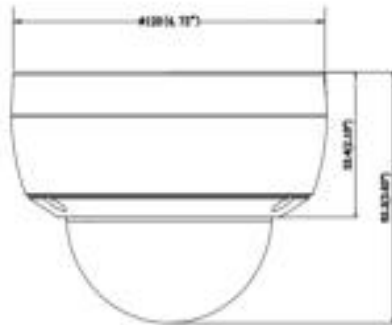

### Key Features

- 1/2.5" progressive scan CMOS
- 3840 × 2160@15fps
- 2.8 mm/4 mm fixed lens
- H.265+, H.265, H.264+, H.264
- Dual stream
- 120dB WDR & 3D DNR
- Built-in Mic
- SD Card
- Up to 30 m IR range
- PoE
- IP67, IK10

Audio Compression	G.711ulaw/G.711alaw/G.722.1/G.726/MP2L2/PCM/MP3/AAC
Audio Bit Rate	64 Kbps(G.711 ulaw)/64 Kbps(G.711 alaw)/16 Kbps(G.722.1)/16 Kbps(G.726)/32-192 Kbps(MP2L2)/16-64Kbps(AAC)/8-320Kbps(MP3)
<b>Network</b>	
Network Storage	NAS (NFS, SMB/CIFS) Supports microSD/SDHC/SDXC card (256 GB) local storage, and NAS (NFS, SMB/CIFS), auto network replenishment (ANR)
Alarm Trigger	Motion detection, video tampering, exception
Protocols	TCP/IP, ICMP, DHCP, DNS, DDNS, HTTP, HTTPS, RTP, RTSP, NTP, UPnP, IGMP, IPv6, UDP, QoS, Bonjour, FTP, SMTP, 802.1x, SSL/TLS, PPPoE
General Function	Anti-flicker, heartbeat, password protection, password reset via email
API	ONVIF (PROFILE S, PROFILE G), ISAPI, SDK, ISUP
Simultaneous Live View	Up to 6 channels
User/Host	Up to 32 users 3 levels: Administrator, Operator, and User
Client	HiLookVision PC Client, HiLookVision App
Web Browser	Plug-in required live view: IE 10, IE 11 Local service: Chrome 57.0+, Firefox 52.0+
<b>Interface</b>	
Communication Interface	1 RJ45 10M/100M self-adaptive Ethernet port
Reset Button	Yes
On-board Storage	Built-in micro SD/SDHC/SDXC slot, up to 256 GB
<b>General</b>	
Operating Conditions	-30 °C to 60 °C (-22 °F to 140 °F), humidity: 95% or less (non-condensing)
Power Supply	12 VDC ± 25%, 5.5 mm coaxial power plug PoE (802.3af, class 3)
Power Consumption and Current	12 VDC, 0.4 A, Max: 5 W PoE: (802.3af, 36 V to 57 V), 0.20 A to 0.15 A, Max: 6.5 W
Protection Level	IP67, IK10
Material	Front cover: plastic, bottom base: metal
Dimensions	Camera: Ø120 × 92.2 mm (4.7" × 3.6") With package: 150 × 150 × 141 mm (5.9" × 5.9" × 5.6")
Weight	Camera: approx. 420 g (0.9 lb.) With package: approx. 666 g (1.5 lb.)

## Available Models

IPC-D180H-UF (2.8/4 mm)

## Dimension