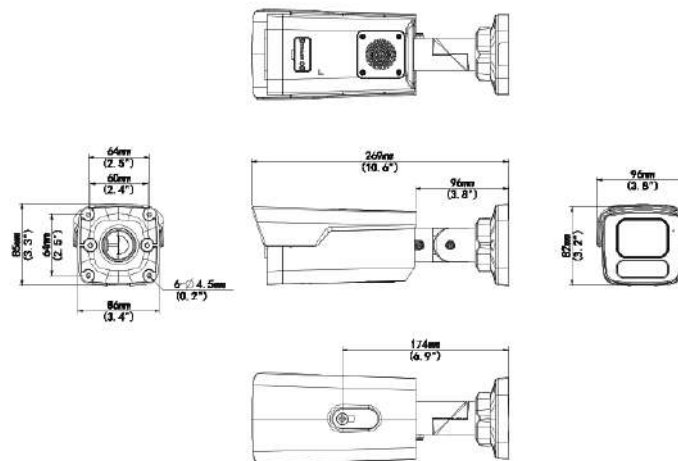

- Alarm: 1 in/1 out, Audio: 1 in/1 out, Built-in Mic and Speaker
- Smart IR, up to 40m (131 ft) IR distance
- Supports 256 G Micro SD card
- IP67 protection

## Specifications

Camera	Description
Resolution	8MP
Sensor	1/2.8"CMOS
Min. Illumination	Colour: 0.001 lux ( F1.0, AGC ON) 0 Lux with light
Day/Night	IR-cut filter with auto switch (ICR)
Shutter	Auto/Manual, 1 ~ 1/100000s
Adjustment angle	Pan: 0° ~ 360° , Tilt: 0° ~ 90° , Rotate: 0° ~ 360°
S/N	>56dB
WDR	130dB
Lens	Description
Lens type	IPC2B18SS-ADF28KMC-I1:2.8mm IPC2B18SS-ADF40KMC-I1:4.0mm
Iris Type	Fixed
Iris	F1.0
Field of View (H)	IPC2B18SS-ADF28KMC-I1:106.5° IPC2B18SS-ADF40KMC-I1:92°
Field of View (V)	IPC2B18SS-ADF28KMC-I1:57.9° IPC2B18SS-ADF40KMC-I1:51°
Field of View (D)	IPC2B18SS-ADF28KMC-I1:132° IPC2B18SS-ADF40KMC-I1:106°
DORI	Description
DORI Distance ( Lens )	IPC2B18SS-ADF28KMC-I1:2.8mm IPC2B18SS-ADF40KMC-I1:4.0mm
DORI Distance ( Detect )	IPC2B18SS-ADF28KMC-I1:86.9m(285.1ft) IPC2B18SS-ADF40KMC-I1:124.1m(407.2ft)
DORI Distance ( Observe )	IPC2B18SS-ADF28KMC-I1:34.8m(114.2ft) IPC2B18SS-ADF40KMC-I1:49.7m(163.1ft)
DORI Distance ( Recognize )	IPC2B18SS-ADF28KMC-I1:17.4m(57.1ft) IPC2B18SS-ADF40KMC-I1:24.8m(81.4ft)
DORI Distance ( Identify )	IPC2B18SS-ADF28KMC-I1:8.7m(28.5ft) IPC2B18SS-ADF40KMC-I1:12.4m(40.7ft)
Illuminator	Description

Power Interface	Ø 5.5mm coaxial power plug
Dimensions (L x W x H)	269 × 96 × 82mm (10.6" × 3.8" × 3.2" )
Weight	0.97kg (2.14lb)
Material	Metal+Plastic
Working Environment	-30° C ~ 60° C (-22° F ~ 140° F), Humidity: ≤95% RH (non-condensing)
Storage Environment	-30° C ~ 60° C (-22° F ~ 140° F), Humidity: ≤95% RH (non-condensing)
Surge protection	4KV
Reset button	Support
Web Client Language	20 Languages Traditional Chinese, English, Simplified Chinese, Polish, German, Russian, French, Korean, Dutch, Czech, Portuguese (Europe), Portuguese (Brazil), Japanese, Thai, Turkish, Spanish (Latin America), Spanish (Europe), Hungarian, Italian, Vietnamese

## Dimensions