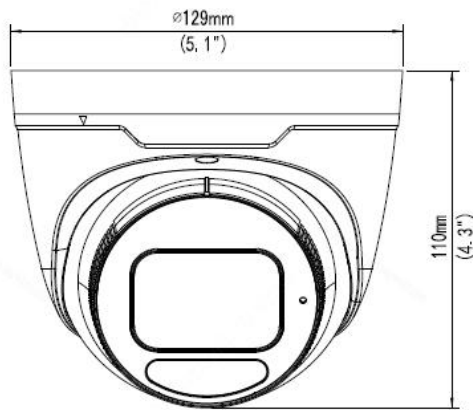

UL (UL 62368-1, 2nd Ed., Issue Date: 2014-12-01)
Environment	CE-RoHS (2011/65/EU;(EU)2015/863); WEEE (2012/19/EU); Reach (Regulation (EC) No 1907/2006)
Protection	IP67 (IEC 60529:1989+AMD1:1999+AMD2:2013) IK10 (IEC 62262:2002)
General	
Power	DC 12V±25%, PoE (IEEE 802.3af)
	Power consumption: Max 11W
Power Interface	Ø 5.5mm coaxial power plug
Dimensions (Ø x H)	Φ129 x 110mm (Φ5.1" x 4.3")
Weight	0.64kg (1.41lb)
Material	Metal
Operating Conditions	-30°C ~ 60°C (-22°F ~ 140°F), Humidity: ≤95% RH (non-condensing)
Storage Environment	-30°C ~ 60°C (-22°F ~ 140°F), Humidity: ≤95% RH (non-condensing)
Surge Protection	4KV
Reset Button	Support

Dimensions

Accessories

TR-JB03-H-IN

Junction Box

TR-JB07/WM03-F-IN

Wall Mount

TR-WM03-B-IN

Wall Mount

TR-UP06-IN

Pole Mount