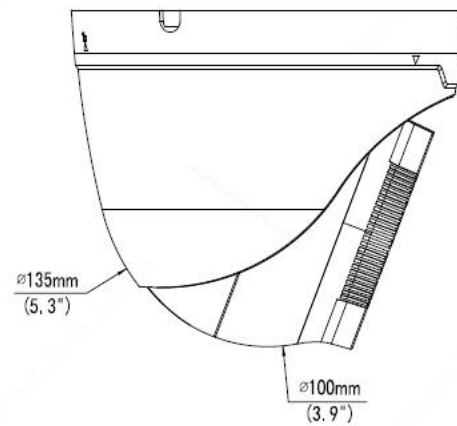

UL (UL 62368-1, 2nd Ed., Issue Date: 2014-12-01)
Environment	CE-RoHS (2011/65/EU;(EU)2015/863); WEEE (2012/19/EU); Reach (Regulation (EC) No 1907/2006)
Protection	IP67 (IEC 60529:1989+AMD1:1999+AMD2:2013) IK10 (IEC 62262:2002)
General	
Power	DC 12V±25%, PoE (IEEE 802.3af)
	Power consumption: Max 11W
Power Interface	Ø 5.5mm coaxial power plug
Dimensions (Ø x H)	Φ129 x 110mm (Φ5.1" x 4.3")
Weight	0.64kg (1.41lb)
Material	Metal
Operating Conditions	-30°C ~ 60°C (-22°F ~ 140°F), Humidity: ≤95% RH (non-condensing)
Storage Environment	-30°C ~ 60°C (-22°F ~ 140°F), Humidity: ≤95% RH (non-condensing)
Surge Protection	4KV
Reset Button	Support

Dimensions

Accessories

TR-JB03-H-IN

Junction Box

TR-JB07/WM03-F-IN

Wall Mount

TR-WM03-B-IN

Wall Mount

TR-UP06-IN

Pole Mount