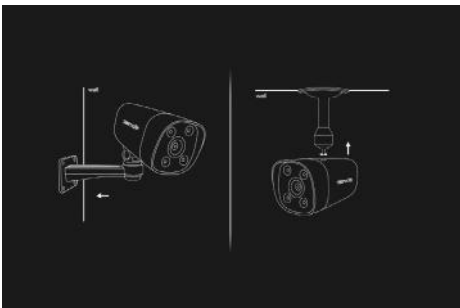

Wall-mounting/Ceiling-mounting