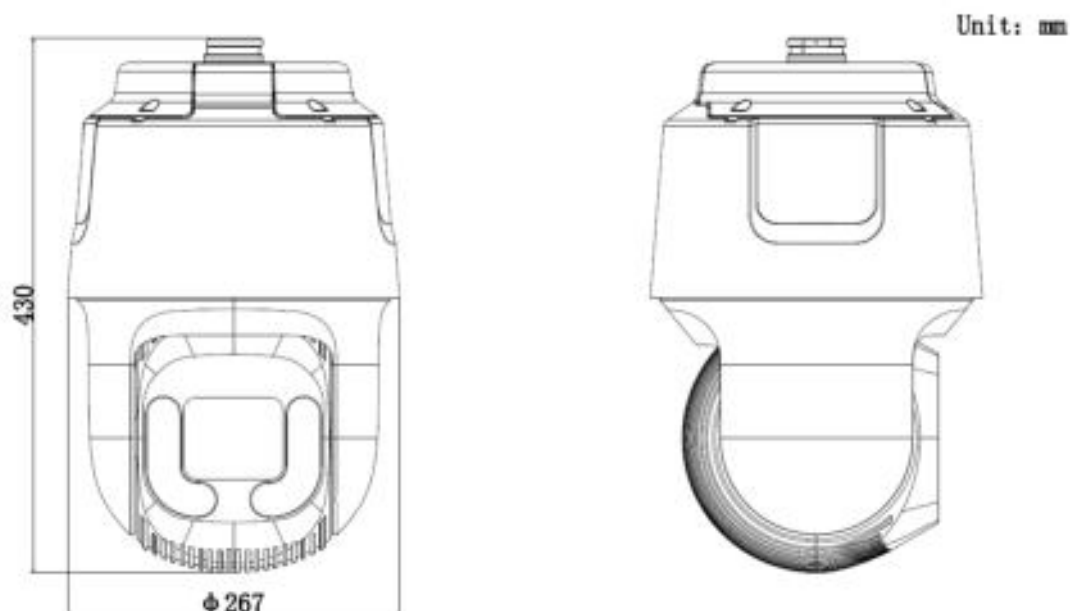

Web Client Language	32 languages: English, Russian, Estonian, Bulgarian, Hungarian, Greek, German, Italian, Czech, Slovak, French, Polish, Dutch, Portuguese, Spanish, Romanian, Danish, Swedish, Norwegian, Finnish, Croatian, Slovenian, Serbian, Turkish, Korean, Traditional Chinese, Thai, Vietnamese, Japanese, Latvian, Lithuanian, Portuguese (Brazil)
Approval	
Protection	Lightning Protection, Surge Protection and Voltage Transient Protection, ±6kV Line to Gnd, ±3kV Line to Line, IEC61000-4-5, IP67 Standard, IK10 (excluding glass window)

DORI

The DORI (detect, observe, recognize, identify) distance gives the general idea of the camera ability to distinguish persons or objects within its field of view.

It is calculated based on the camera sensor specification and the criteria given by EN 62676-4: 2015.

DORI	Detect	Observe	Recognize	Identify
Definition	25 px/m	63 px/m	125 px/m	250 px/m
Distance (Tele)	2979.3 m (9774.6 ft)	1182.3 m (3878.9 ft)	595.9 m (1955.1 ft)	297.9 m (977.4 ft)

Dimension

Accessory

Included

Installation adapter