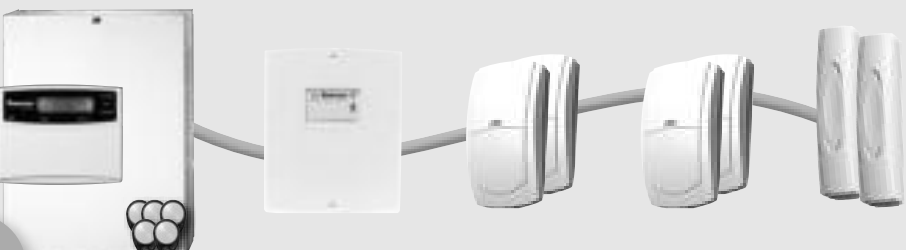

32 Zone Hybrid Wireless Kit KIT-0005

- 1 x Premier Elite 48
- 1 x Premier LCDP
- 5 x Proximity Tags
- 1 x Premier Elite 32XP-W
- 2 x Premier Elite QD-W
- 2 x Premier Elite DT-W
- 2 x Premier Elite Impaq Contact-W

KIT 5