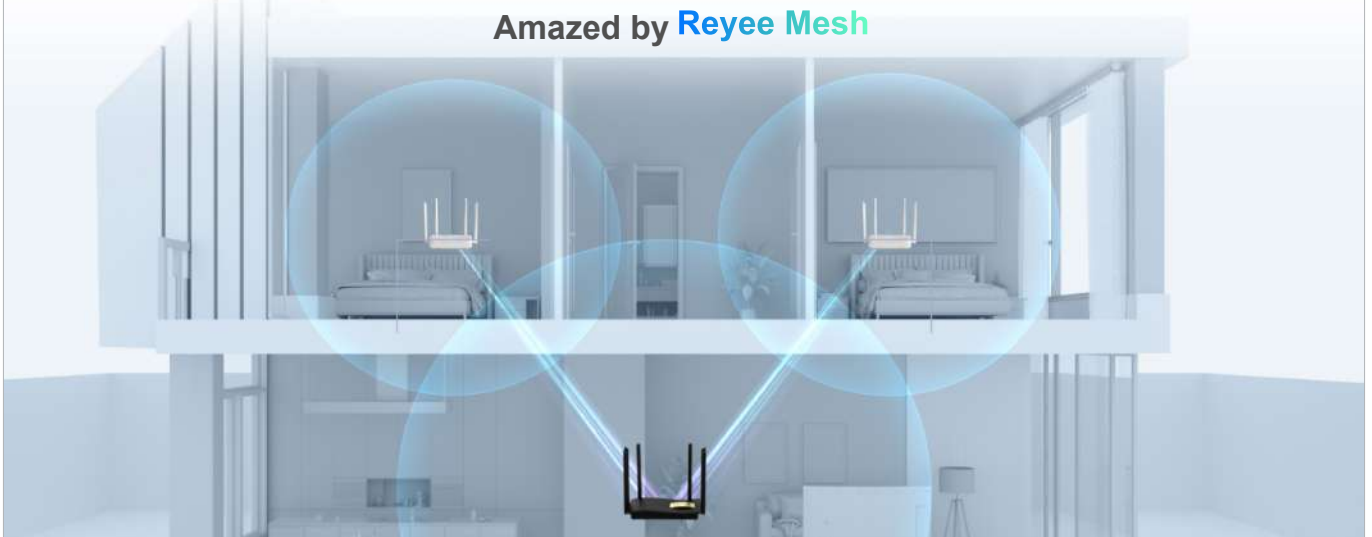

## Strong WiFi Signal Throughout Your Home

FEM design

6dBi omnidirectional antennas

## Full Coverage, Easy Setup, Seamless Roaming

Amazed by **Reyee Mesh**

## Good Helper for Your Family Management

**Parental Control**    Health Mode

Ruijie Cloud App allows you to manage the internet access authority of the specified terminal, including the time limit, URL blocking and black/white list setup.