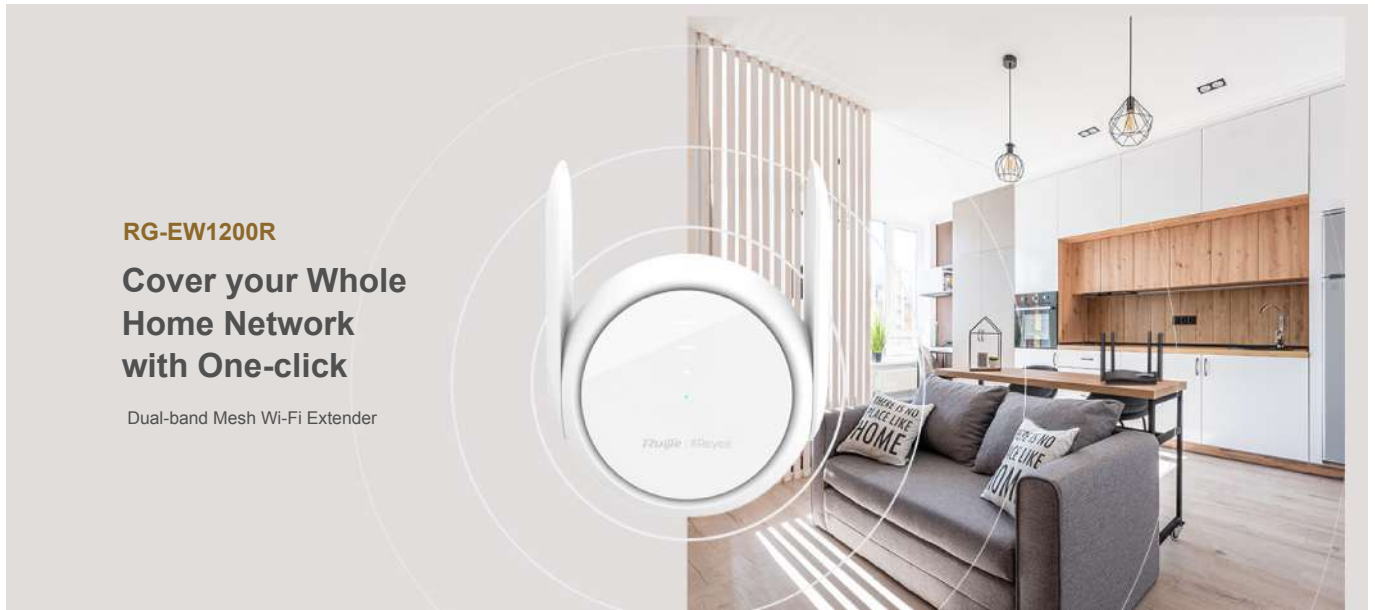

RG-EW1200R

1200Mbps Dual-band Mesh Wi-Fi Extender

DATASHEET

Highlights

- Cover your whole home network with one-click
- Unbreakable Wi-Fi signal throughout your Home
- Three-bar signal indicator guides you to find the best spot
- Reyee Mesh brings you unlimited signal connection everywhere you go
- More wireless mode options, more surprise
- Take control of your home network at your fingertips

Highlight Features

Unbreakable Wi-Fi Signal throughout Your Home

Thanks to the built-in **signal amplifiers**, EW1200R can penetrate more walls and expand the signal to every single corner of your home.

Highlight Features

Reyee Mesh Brings you Unlimited Signal Connection Everywhere you Go

When the primary router is Reyee Mesh Wi-Fi series, mesh them up and enjoy the seamless network!

More Wireless Mode Options, More Surprise