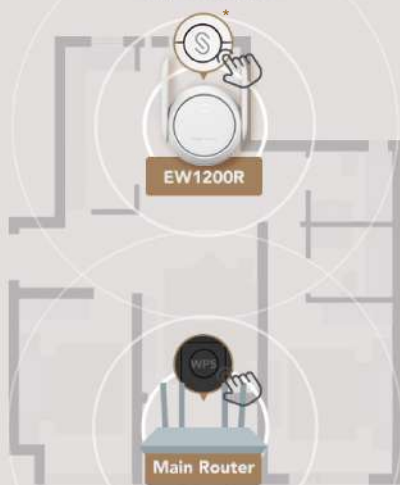

Highlight Features

Unbreakable Wi-Fi Signal throughout Your Home

Thanks to the built-in **signal amplifiers**, EW1200R can penetrate more walls and expand the signal to every single corner of your home.

Highlight Features

Reyee Mesh Brings you Unlimited Signal Connection Everywhere you Go

When the primary router is Reyee Mesh Wi-Fi series, mesh them up and enjoy the seamless network!

More Wireless Mode Options, More Surprise

WPS Mode WISP Mode Repeater Mode AP Mode

WPS Mode

Repeater Mode

* WPS / Mesh / Reset button all in one

Highlight Features

Unique Design, Delicate Look

You can barely find the cuter range extender in the market than EW1200R.