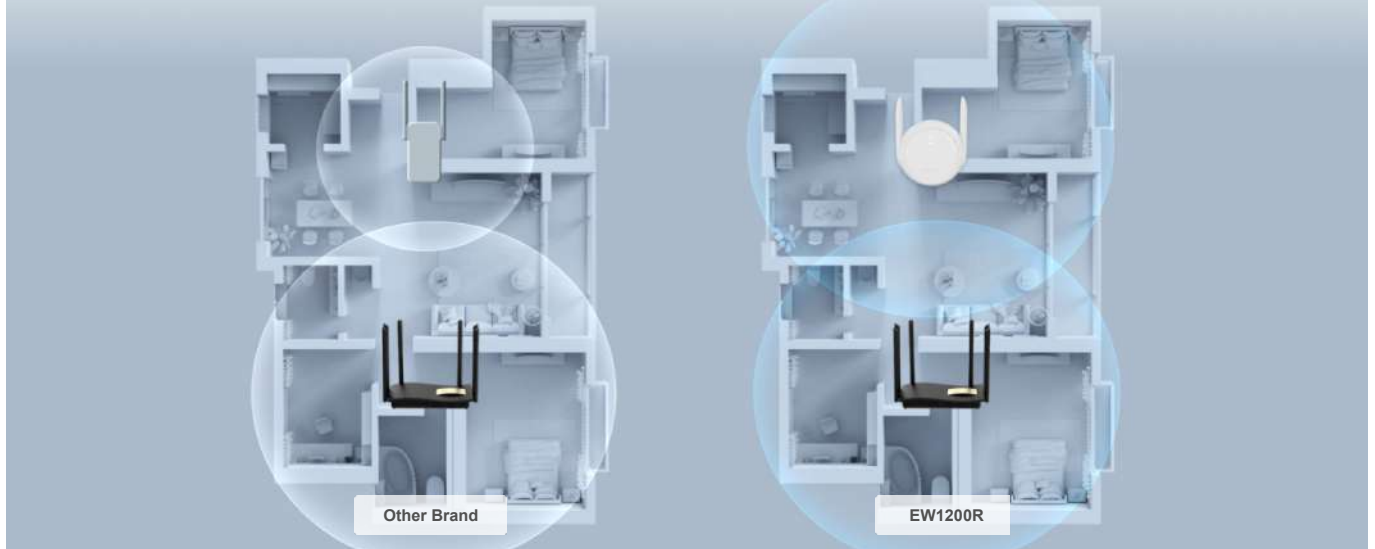

RG-EW1200R

1200Mbps Dual-band Mesh Wi-Fi Extender

DATASHEET

Highlights

- Cover your whole home network with one-click
- Unbreakable Wi-Fi signal throughout your Home
- Three-bar signal indicator guides you to find the best spot
- Reyee Mesh brings you unlimited signal connection everywhere you go
- More wireless mode options, more surprise
- Take control of your home network at your fingertips

Highlight Features

Unbreakable Wi-Fi Signal throughout Your Home

Thanks to the built-in **signal amplifiers**, EW1200R can penetrate more walls and expand the signal to every single corner of your home.

Highlight Features

Reyee Mesh Brings you Unlimited Signal Connection Everywhere you Go

When the primary router is Reyee Mesh Wi-Fi series, mesh them up and enjoy the seamless network!

More Wireless Mode Options, More Surprise