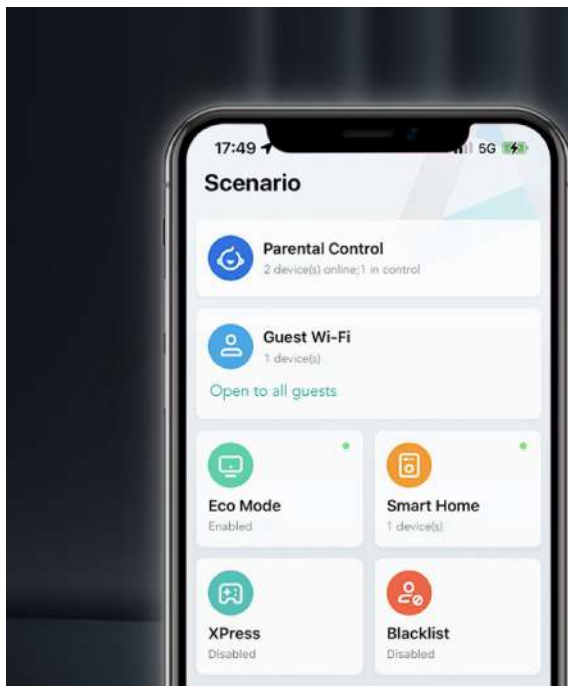

### Seamless Roaming, Full Space Coverage Wi-Fi Solutions

Amazed by [Reyee Mesh](#)

# Highlight Features

## Born For Multi-user

Upgraded **MU-MIMO** version together with **OFDMA** tech provide 2.5x greater capacity to connect more terminals.  
New-Gen tech "**BSS colouring**", Smart anti-interference from nearby Wi-Fi signals.

## Take Control of Your Home Network at Fingertips

Set up your home network in **Reyee Router App** in two minutes. More **Life-time Free** functions are waiting for you to Explore, Experience, Expect.