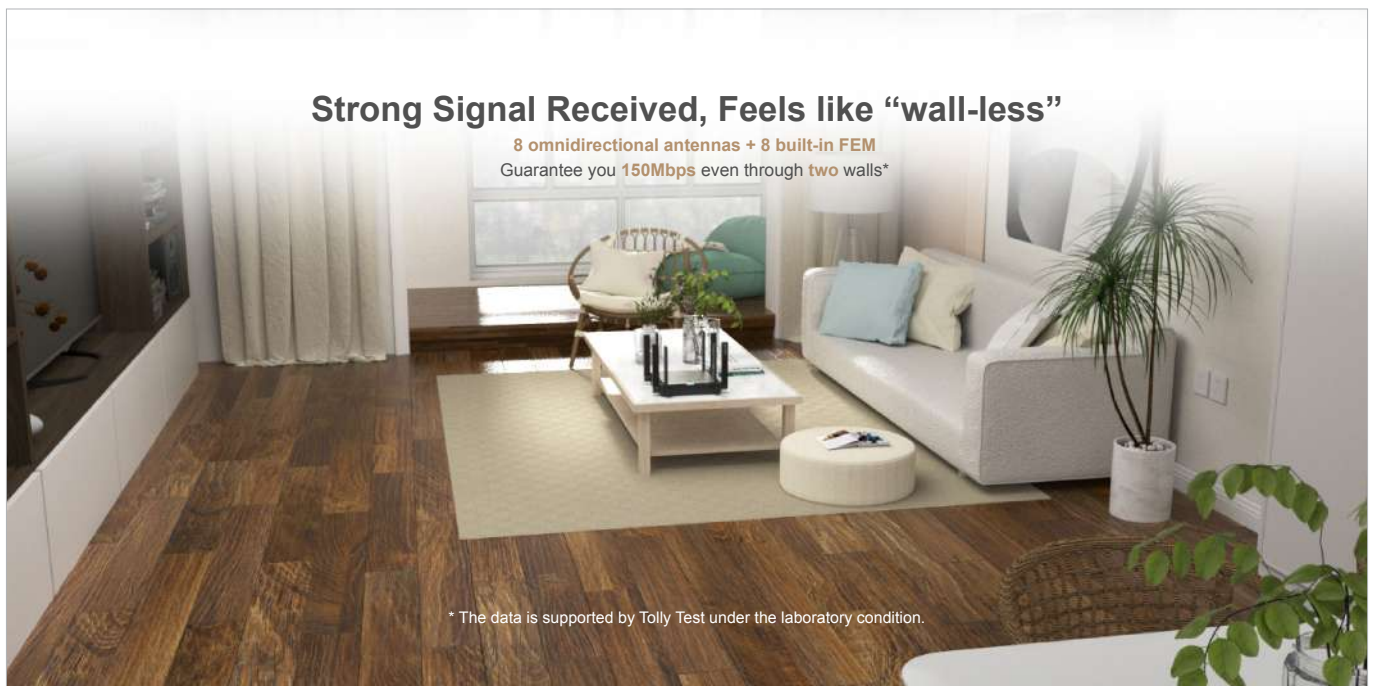

### Strong Signal Received, Feels like “wall-less”

8 omnidirectional antennas + 8 built-in FEM  
Guarantee you 150Mbps even through two walls\*