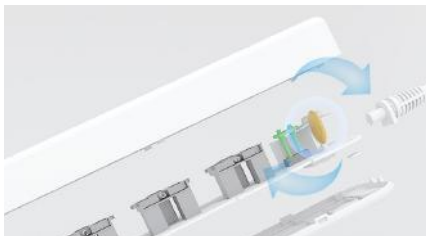

Tenda

Beli
beautiful life

SP15

SP15 Smart Wi-Fi Power Strip Specifications

SP15

SP15 Smart Wi-Fi Power Strip Specifications

Products Description

SP15 is a smart Wi-Fi power strip with 3 independent control sockets and 2 USB ports. It works with Google Assistant and Alexa. You can control the appliance status or set schedules through the Beli APP wherever you are. SP15 is your reliable appliance protector to resist thunderstorms and abnormal circuit conditions. SP15 rebuilds your home appliance management style, turns your traditional household appliances into smart appliances.

Main Features

Turn Traditional Household Appliances into Smart

SP15 provides 3 sockets and 2 USB ports. Enable traditional electrical appliances to be controlled by Beli App and your voice, such as humidifiers, fishbowl, desk lamp, etc. So that you can enjoy smart home life without upgrading these traditional home appliances.

Surge Protection

SP15 is your reliable appliance protector to resist thunderstorms and abnormal circuit conditions. It can be shunted within microseconds by the surge protector, when the electrical circuit suddenly produces spike current or voltage, thereby avoiding the damage of surge to other devices.