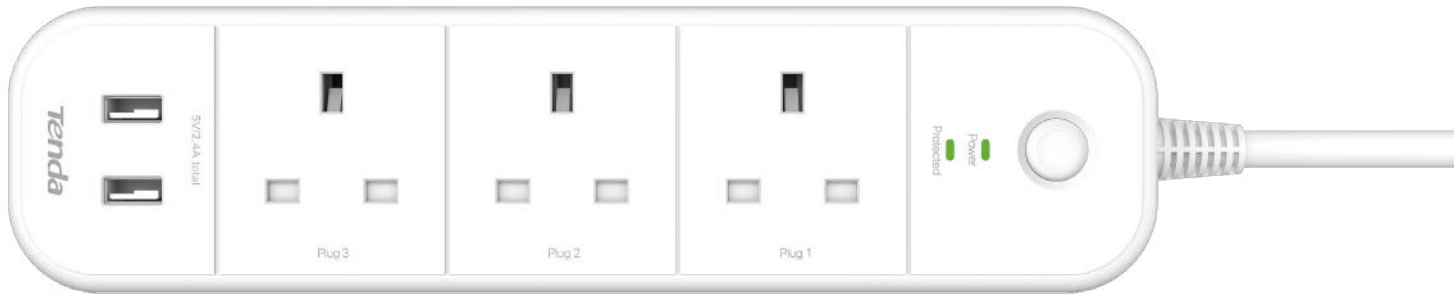

Tenda

Beli
beautiful life

SP15

SP15 Smart Wi-Fi Power Strip Specifications

SP15

SP15 Smart Wi-Fi Power Strip Specifications

Products Description

SP15 is a smart Wi-Fi power strip with 3 independent control sockets and 2 USB ports. It works with Google Assistant and Alexa. You can control the appliance status or set schedules through the Beli APP wherever you are. SP15 is your reliable appliance protector to resist thunderstorms and abnormal circuit conditions. SP15 rebuilds your home appliance management style, turns your traditional household appliances into smart appliances.

Main Features

Turn Traditional Household Appliances into Smart

SP15 provides 3 sockets and 2 USB ports. Enable traditional electrical appliances to be controlled by Beli App and your voice, such as humidifiers, fishbowl, desk lamp, etc. So that you can enjoy smart home life without upgrading these traditional home appliances.

Surge Protection

SP15 is your reliable appliance protector to resist thunderstorms and abnormal circuit conditions. It can be shunted within microseconds by the surge protector, when the electrical circuit suddenly produces spike current or voltage, thereby avoiding the damage of surge to other devices.

Simple and elegant appearance, to fit your unique room design.

Specification

Network	
Protocol	IEEE 802.12b/g/n
Wireless Type	2.4GHz,1T1R
System Requirements	Android 5.0 or higher, iOS 10.0 or higher
General	
Certification	CE、RoHS
Package Contents	Smart Wi-Fi Power Strip SP15, Quick Installation Guide
Environment	•Operating Temperature: 0 °C ~ 40 °C (32°F ~ 104°F) •Operating Humidity: 10%~90%RH, Non-condensing
Dimensions(H X W X D)	264x67.4x34mm
Materia	PC
smart outlets	3 smart outlets
USB port	2 smart USB ports
Buttons	Power and Reset button
LED	1*Power LED、 1*Surge protection indicator LED
Working Status	
Input voltage	220-250 V~, 50/60 Hz, 13 A
Output voltage	Max Total Loading 13 A
USB	5 V~2.4 A Total