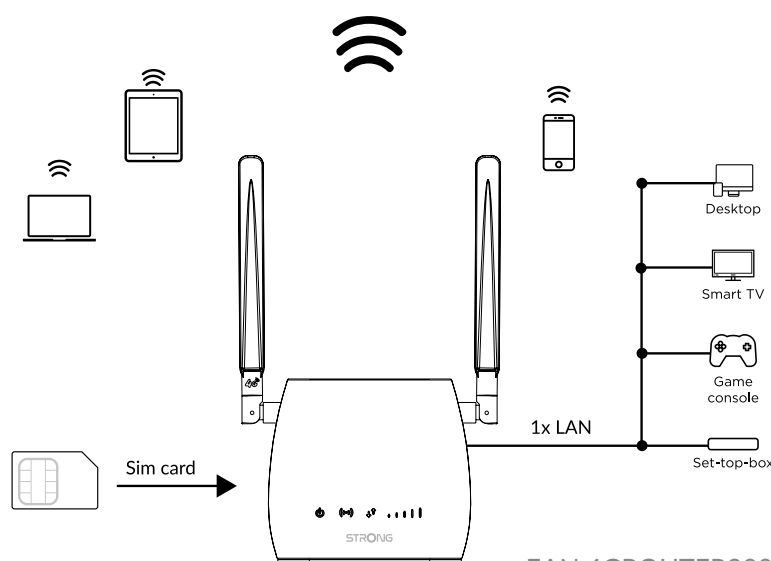

Hardware

Ethernet Port	1x 10/100M LAN port (Auto MDI/MDIX)
Buttons	WPS, Reset, Wi-Fi, Power
LEDs	Power, Wi-Fi, Internet, 4G LTE Signal Level, Ethernet
Power	External power supply, 12 V/1 A DC
Standards	IEEE 802.11n/g/b, IEEE 802.3, IEEE 802.3u

Software

Internet Protocol	IPv4/IPv6 Dual stack
Operation Modes	3G/4G Router, Wireless Router
DHCP	Server, Client
Port Forwarding	Yes
SIP ALG	Yes
Dynamic DNS	Dyndns, No-ip
Firewall Security	Port Filtering, Port Mapping, Port Forwarding, URL Filtering, DMZ, Rate Limiting
Management	Data Plan Management, Data Usage Statistics, Web UI Access, Ping & Trace Network Tools, Config Backup

Other specifications

Certification	CE
Package Contents	1x 4G Router 300M 1x RJ45 Ethernet Cable 1x External Power Supply 1x Quick Installation Guide 1x Nano SIM Card Adapter* 1x Micro SIM Card Adapter*
System Requirements	Windows 7, 8, 8.1, 10, Mac OS X, Linux, Internet Browser

Environment

Operating Temperature:	0 °C ~ +60 °C
Storage Temperature:	-20 °C ~ +85 °C
Operating Humidity:	5%~95% non-condensing
Storage Humidity:	5%~95% non-condensing
Dimensions in mm:	155 x 155 x 45
Weight in kg:	0.31

*SIM card not included

EAN 4GROUTER300MUK: 9120072373640
PCB: 20 pcs