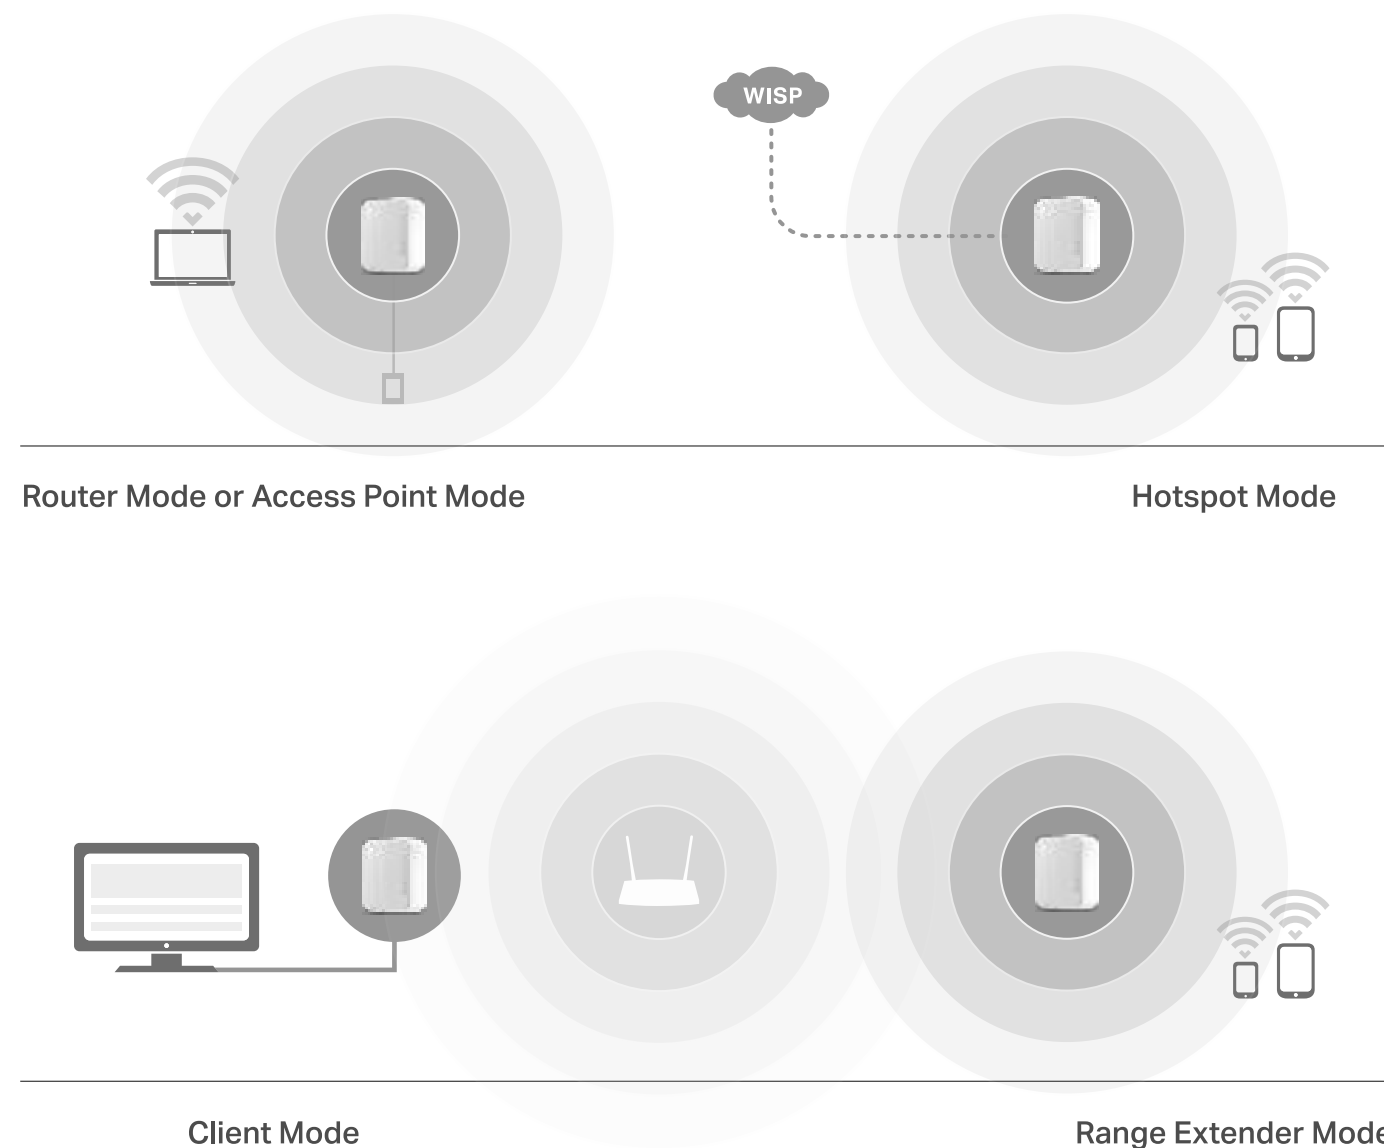

AC750 Wi-Fi Travel Router

Fast Wi-Fi Travels
with You

TL-WR902AC

300Mbps+433Mbps
Dual Band Wi-Fi

Multi-Mode

Compact
Design

Highlights

Quick Mode Selection

To meet the wireless needs of almost any situation you might encounter, the TL-WR902AC features Router, Hotspot, Range Extender, Client and Access Point Modes.

During Travel

- Router Mode: create your own private Wi-Fi network via Ethernet or 3G/4G modem*

* 3G/4G modem is only supported in some regions.

- Hotspot Mode: turn existing Wi-Fi into a private wireless network

At Home

- Access Point Mode: connect Wi-Fi devices to any wired network
- Range Extender Mode: expand an existing router's Wi-Fi coverage
- Client Mode: connect Ethernet devices to a Wi-Fi network

Ease of Use

- **Intuitive Web UI** – Ensures quick and simple Installation without hassle
- **Fast Encryption** – One-touch WPA wireless security encryption with the WPS button
- **Hassle-free Management with Tether App** – Network management is made easy with the TP-Link Tether App, available on any Android and iOS device
- **USB 2.0 Port for Fast Sharing** – A USB 2.0 port makes it easy to share photos, videos, and music across your home network. Through the router's FTP server, you can also access your files and media from network devices remotely