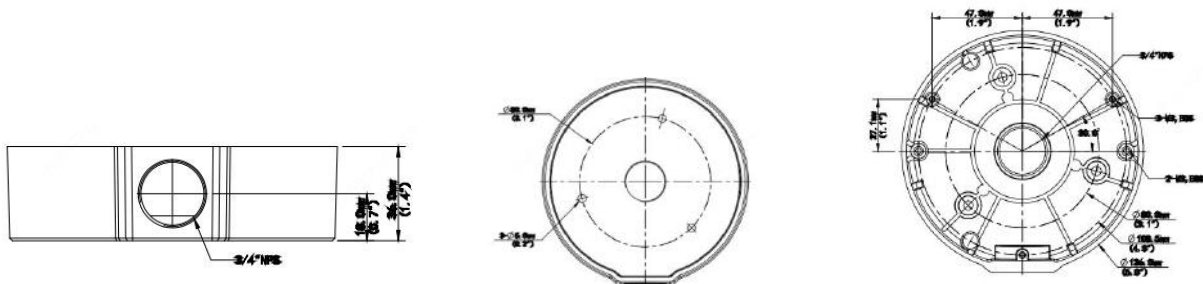

Dimension

Zhejiang Uniview Technologies Co.,Ltd.

South Tower, Building 10, Wanlun Science Park, 88 Jiangling Road, Hangzhou, P.R.China 310051

Email: overseasbusiness@uniview.com; globalsupport@uniview.com

<http://www.uniview.com>

©2015 Zhejiang Uniview Technologies Co.,Ltd. All rights reserved.

*Product specifications and availability are subject to change without notice.