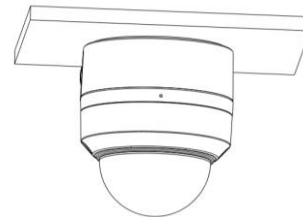

Ingress protection	IP67
IK rating	IK10
General	
Power	DC 12V(±25%), with reverse polarity protection, Max 3.3W
Mount	Surface mount (default), optional tilted mounting bracket
Dimensions	Φ109mm*83mm (diameter*height)
Material	Metal
Weight	372g (0.82lb)
Certification	CB, CE, FCC, UL

TR-UC08-C
Corner Mount

TR-UM06-E-IN
Tilted Mounting

TR-SE24-IN
Pendant Mount

TR-SE24-A-IN
Pendant Mount

TR-CM24-IN
Pendant Mount

PWR-DC1201A-UK
Wall Plug-in UK Power
Adapter

PWR-DC1201A-US
Wall Plug-in US Power
Adapter

PWR-DC1201A-EU
Wall Plug-in EU Power
Adapter

Mount

TR-JB07/WM03-G-IN

TR-JB03-G-IN

TR-JB07/WM03-G-IN(TR-WM03-D-IN)+TR-UP06-IN

TR-UM06-E-IN

TR-JB07/WM03-G-IN(TR-WM03-D-IN)+TR-UC08-C

TR-CM24-IN+TR-JB03-G-IN