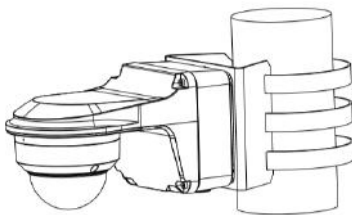

Ingress protection	IP67
IK rating	IK10
General	
Power	DC 12V(±25%), with reverse polarity protection, Max 3.3W
Mount	Surface mount (default), optional tilted mounting bracket
Dimensions	Φ109mm*83mm (diameter*height)
Material	Metal
Weight	372g (0.82lb)
Certification	CB, CE, FCC, UL

TR-UC08-C
Corner Mount

TR-UM06-E-IN
Tilted Mounting

TR-SE24-IN
Pendant Mount

TR-SE24-A-IN
Pendant Mount

TR-CM24-IN
Pendant Mount

PWR-DC1201A-UK
Wall Plug-in UK Power
Adapter

PWR-DC1201A-US
Wall Plug-in US Power
Adapter

PWR-DC1201A-EU
Wall Plug-in EU Power
Adapter

Mount

TR-JB07/WM03-G-IN

TR-JB03-G-IN

TR-JB07/WM03-G-IN(TR-WM03-D-IN)+TR-UP06-IN

TR-UM06-E-IN

TR-JB07/WM03-G-IN(TR-WM03-D-IN)+TR-UC08-C

TR-CM24-IN+TR-JB03-G-IN