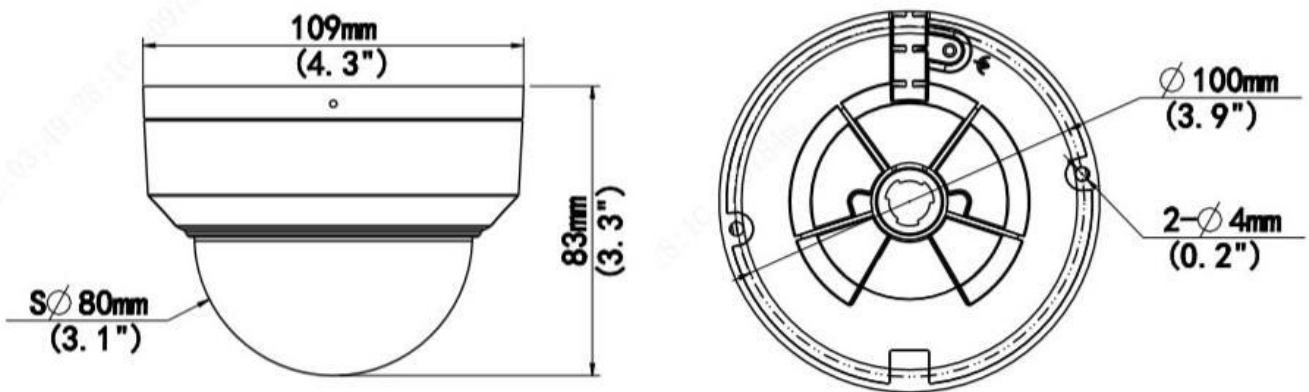

Specifications

Model	UAC-D125-AF28M	UAC-D125-AF40M
Sensor		
Pixel	5MP	
Size	1/2.7"	
Minimum illumination	0.005 lux (F1.6, AGC ON) 0 lux (IR on)	
Lens		
Lens	2.8mm	4.0mm
Lens mount	M12	
Angle of view	H: 109.1° V: 60.9° D: 126.7°	H: 91.3° V: 46.1° D: 109.6°
Illuminator		
Illuminator	One IR illuminator	
Illumination distance	30m	
Lifetime	≥60,000 hours	
Video		
Resolution	5MP@25fps: 2880(H)×1620(V); 5MP@20fps: 2592(H)×1944(V); 5MP@12.5fps: 2592(H)×1944(V) 4MP: 2560(H)×1440(V) 1080P: 1920(H)×1080(V)	
Frame rate	TVI: 5MP@20fps (default), 5MP@12.5fps, 4MP@30fps, 4MP@25fps, 1080P@30fps, 1080P@25fps AHD: 5MP@20fps, 4MP@30fps, 4MP@25fps, 1080P@30fps, 1080P@25fps CVI: 5MP@25fps, 4MP@30fps, 4MP@25fps, 1080P@30fps, 1080P@25fps CVBS: PAL, NTSC	
Shutter time	PAL: 1/25s-1/50000s NTSC: 1/30s-1/50000s	
Image		
Exposure mode	Four modes: Global (default), BLC, HLC, DWDR	
Day/Night	Three modes: Auto (default), Day, Night	
Noise reduction	2D	
White balance	Two modes: Auto (default), Manual	
WDR	DWDR	
Smart IR	Support	
Flip	Supports 180° horizontal flip, 180° vertical flip	
Audio		
Microphone	Built-in Mic	
Camera audio	TVI: 5MP@20fps, 5MP@12.5fps, 4MP@30fps, 4MP@25fps, 1080P@30fps, 1080P@25fps CVI: 5MP@25fps, 4MP@30fps, 4MP@25fps	
Interface		
Power	5.5mm power interface	
Video output	BNC, supports TVI/AHD/CVI/CVBS	
Operating environment		
Temperature	-30°C to 60°C (-22°F to 140°F)	
Humidity	≤95% (RH, non-condensing)	
Surge protection	4kV for power and video output interfaces	

Ingress protection	IP67
IK rating	IK10
General	
Power	DC 12V(±25%), with reverse polarity protection, Max 3.3W
Mount	Surface mount (default), optional tilted mounting bracket
Dimensions	Φ109mm*83mm (diameter*height)
Material	Metal
Weight	372g (0.82lb)
Certification	CB, CE, FCC, UL

Dimensions

UAC-D125-AF28(40)M

Accessories

TR-JB03-G-IN
Junction Box

TR-JB07/WM03-G-IN
Wall Mount

TR-WM03-D-IN
Wall Mount

TR-UP06-IN
Pole Mount

TR-A01-IN
Waterproof Joint