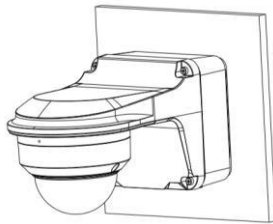

Mount

TR-JB07/WM03-G-IN