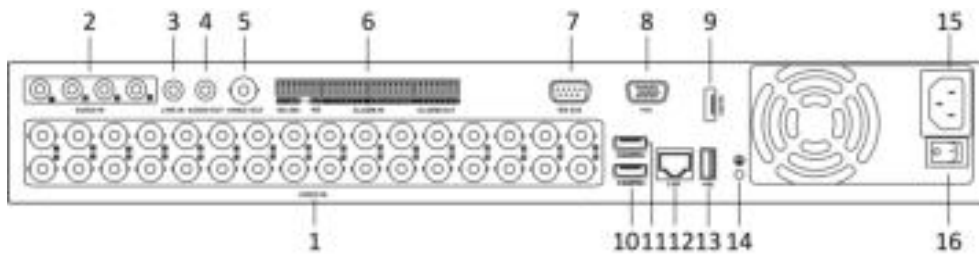

Physical Interfaces

NOTE The rear panel of DS-7324HQHI-K4 provides 24 video input interfaces.

Index	Description	Index	Description
1	VIDEO IN	9	eSATA Interface
2	AUDIO IN, RCA Connector	10	HDMI1 Interface
3	LINE IN	11	HDMI2 Interface
4	AUDIO OUT	12	LAN Network Interface
5	VIDEO OUT	13	USB Interface
6	RS-485 Serial Interface, Keyboard Interface, ALARM IN and ALARM OUT	14	GND
7	RS-232 Serial Interface	15	100 to 240 VAC Power Input
8	VGA Interface	16	Power Switch