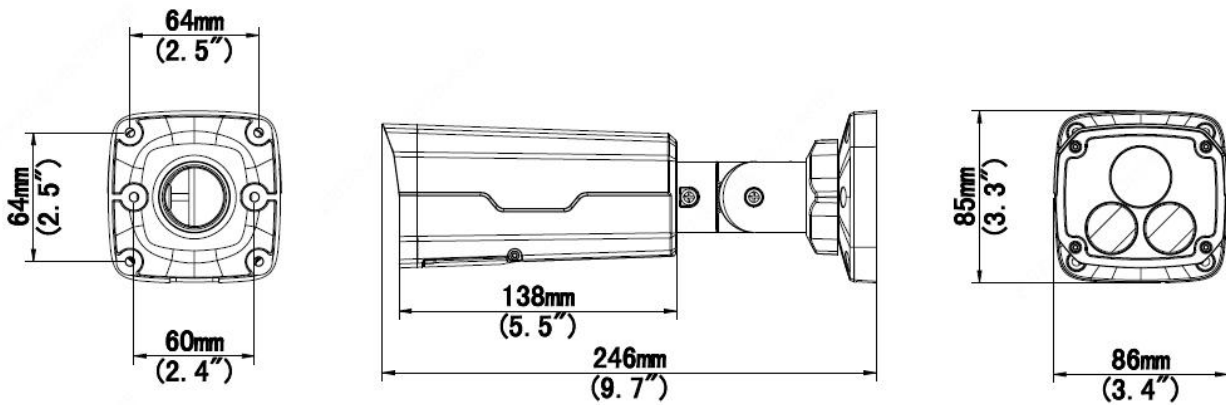

Environment	CE-ROHS (2011/65/EU;(EU)2015/863); WEEE (2012/19/EU); REACH (Regulation (EC) No 1907/2006)
Protection	Ingression protection: IP67 (IEC 60529-2013) Vandal resistant: IK10 (IEC 62262:2002)
<b>General</b>	
Power	DC 12V±25%, PoE (IEEE 802.3af)
	Power consumption: Max 9.0W
Power Interface	Ø 5.5mm coaxial power plug
Dimensions (L x W x H)	246x 86 x 85mm (9.7" x 3.4" x 3.3")
Weight	0.92kg (2.02lb)
Material	Metal
Working Environment	-30°C ~ 60°C (-22°F ~ 140°F), Humidity: ≤95% RH (non-condensing)
Storage Environment	-30°C ~ 60°C (-22°F ~ 140°F), Humidity: ≤95% RH (non-condensing)
surge protection	4KV
Reset Button	N\A

## Dimensions