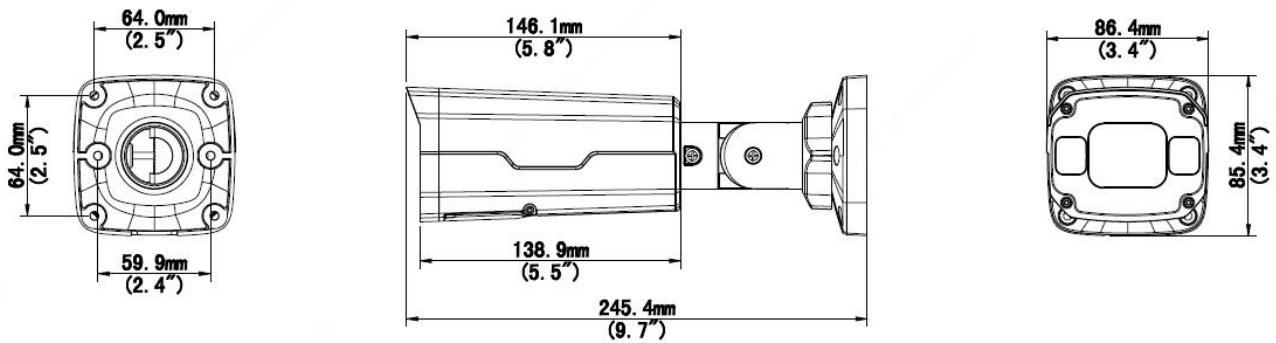

CB (IEC 62368-1:2014) UL (UL 62368-1, 2nd Ed., Issue Date: 2014-12-01)
Environment	CE-RoHS (2011/65/EU;(EU)2015/863); WEEE (2012/19/EU); Reach (Regulation (EC) No 1907/2006)
Protection	IP67 (IEC 60529:1989+AMD1:1999+AMD2:2013) IK10 (IEC 62262:2002)
General	
Power	DC 12V±25%, PoE (IEEE 802.3af)
	Power consumption: Max 8.5W
Power Interface	Ø 5.5mm coaxial power plug
Dimensions (L × W × H)	245.4 × 85.4 × 86.4mm (9.7" × 3.4" × 3.4")
Weight	0.92kg (2.03lb)
Material	Metal
Working Environment	-30°C ~ 60°C (-22°F ~ 140°F), Humidity: ≤95% RH (non-condensing)
Storage Environment	-30°C ~ 60°C (-22°F ~ 140°F), Humidity: ≤95% RH (non-condensing)
Surge Protection	6KV
Reset Button	N/A

Dimensions