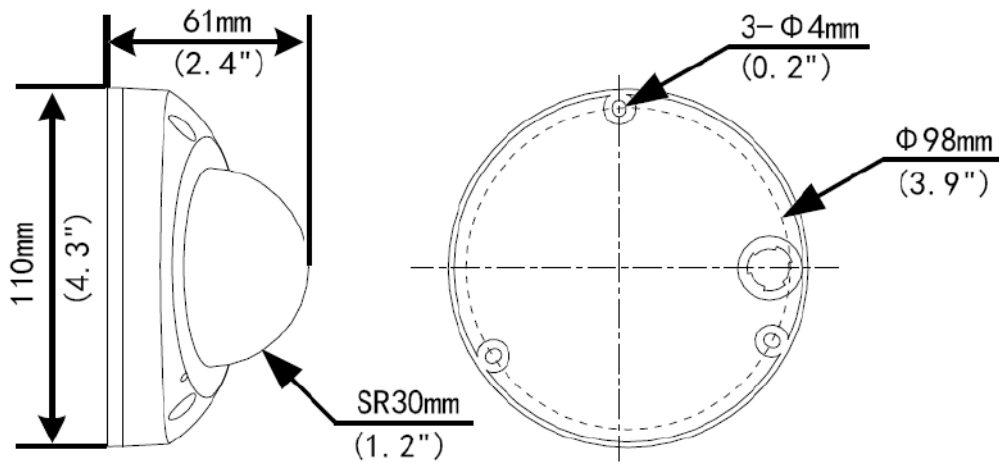

General

Power	DC 12V±25%, PoE (IEEE 802.3af)
	Power consumption: Max 6.0W
Power Interface	∅ 5.5mm coaxial power plug
Dimensions (∅ x H)	∅110 x 61mm (∅4.3" x 2.4")
Weight	0.37kg (0.82lb)
Material	Metal
Working Environment	-30°C ~ 60°C (-22°F ~ 140°F), Humidity: ≤95% RH (non-condensing)
Storage Environment	-30°C ~ 60°C (-22°F ~ 140°F), Humidity: ≤95% RH (non-condensing)
surge protection	4KV
Reset Button	N/A

Dimensions

Accessories

TR-JB03-G-IN

Junction Box

TR-A01-IN

Waterproof Joint

TR-JB07/WM03-G-IN

Wall Mount

TR-UP06-IN

Pole Mount

TR-WM03-D-IN

Wall Mount

TR-SE24-IN

Pendant Mount

TR-UM06-E-IN

Incline Ceiling Mount

TR-SE24-A-IN

Pendant Mount