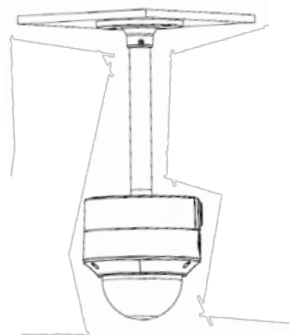

TR-WM03-D-IN

Wall Mount

TR-SE24-IN

TR-UM06-E-IN

Incline Ceiling Mount

TR-SE24-A-IN

Pole Mount

Waterproof Joint

Pendant Mount

Pendant Mount

TR-CM24-IN

Pendant Mount

Junction Mount	Pole Mount
TR-JB03-G-IN 	TR-JB07/WM03-G-IN 
TR-UM06-E-IN 	TR-JB07/WM03-G-IN+TR-UP06-IN 
TR-CM24-IN+TR-JB03-G-IN	

**Zhejiang Uniview Technologies Co., Ltd.**