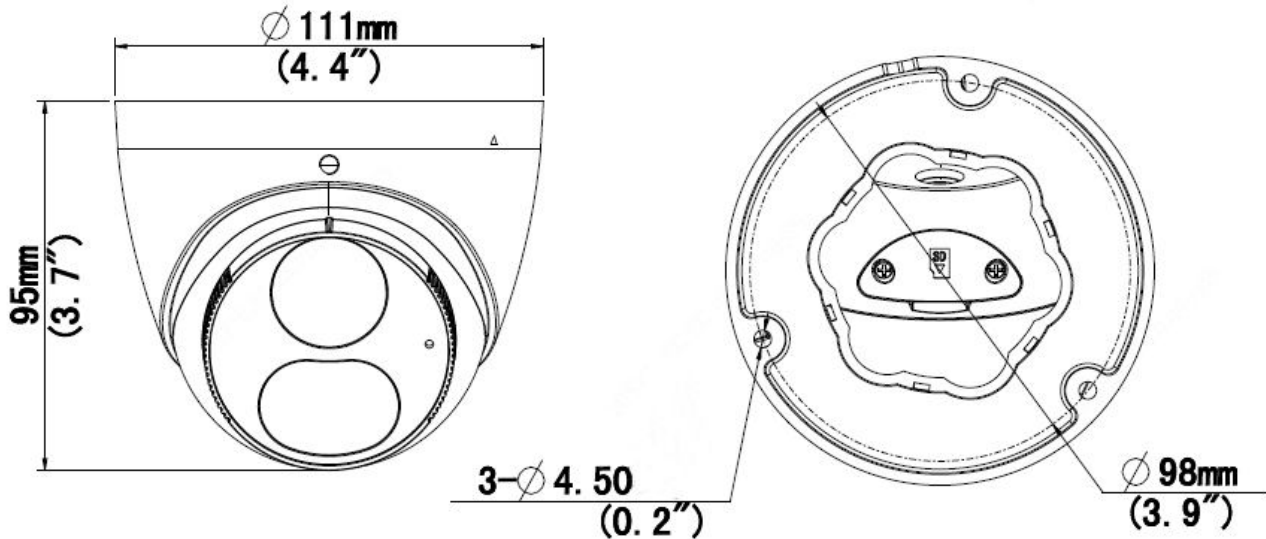

## Key Features

- High quality image with 8MP, 1/2.8"CMOS sensor
- 8MP (3840\*2160)@20fps; 5MP (3072\*1728)@30/25fps; 4MP (2560\*1440)@30/25fps; 2MP (1920\*1080) @30/25fps
- Ultra 265, H.265, H.264, MJPEG
- Smart intrusion prevention, support false alarm filtering, include Cross Line, Intrusion, Enter Area, Leave Area detection
- Supports sound and light alarm linkage. When Smart intrusion prevention is triggered, the camera links sound alarm and light linkage.
- Face capture, automatic selection of best snapshots, support face detection masked area
- People Counting, support people flow counting and crowd density monitoring, suitable for different statistical scenarios
- 120dB true WDR technology enables clear image in strong light scene
- Support 9:16 Corridor Mode
- Built-in Mic and Speaker
- Smart IR, up to 30m (98ft) IR distance
- Supports 256 G Micro SD card
- IP67 protection

## Dimensions