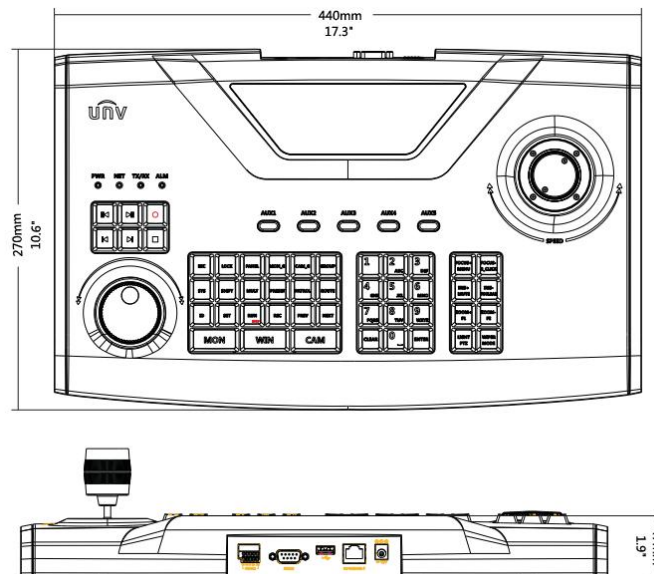

Dimensions