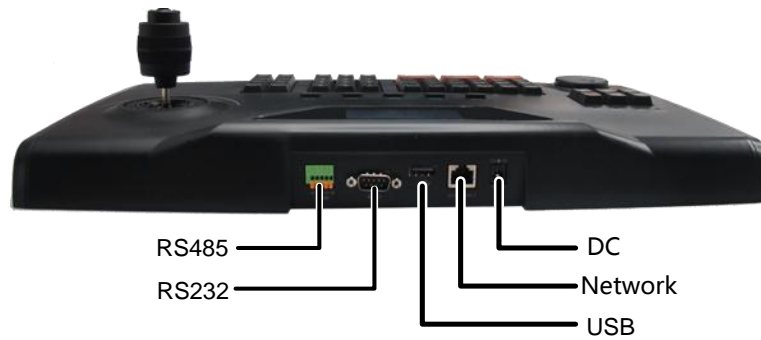

# Network Keyboard

KB-1100

KB-1100

## Key Features

- LCD screen display
- Four-dimensional joystick control
- Based on IP network
- Support multiple user permissions
- Connectable to NVR to control NVR menu and PTZ operations
- Multiple devices can be connected

## Specifications

Product model	KB-1100
Joystick	four-dimensional joystick
Ethernet port	1 RJ-45 10 M / 100 M adaptive Ethernet port
USB Interface	1 USB2.0 interfaces
Serial Interface	1 RS-232, 2 RS-485
Power Supply	12V DC
Consumption	5W
Working Temperature	-10°C ~ + 55°C
Working Humidity	10% ~ 90%
Dimensions	47mm × 270mm × 440mm(1.9" × 10.6" × 17.3")
Weight	<1kg

## Interface figure