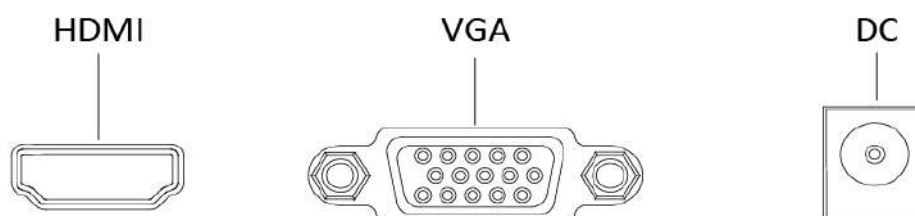

Interfaces

www.uniview.com/uniarch

©2020 Zhejiang Uniview Technologies Co., Ltd. All rights reserved.

*Product specifications and availability are subject to change without notice.