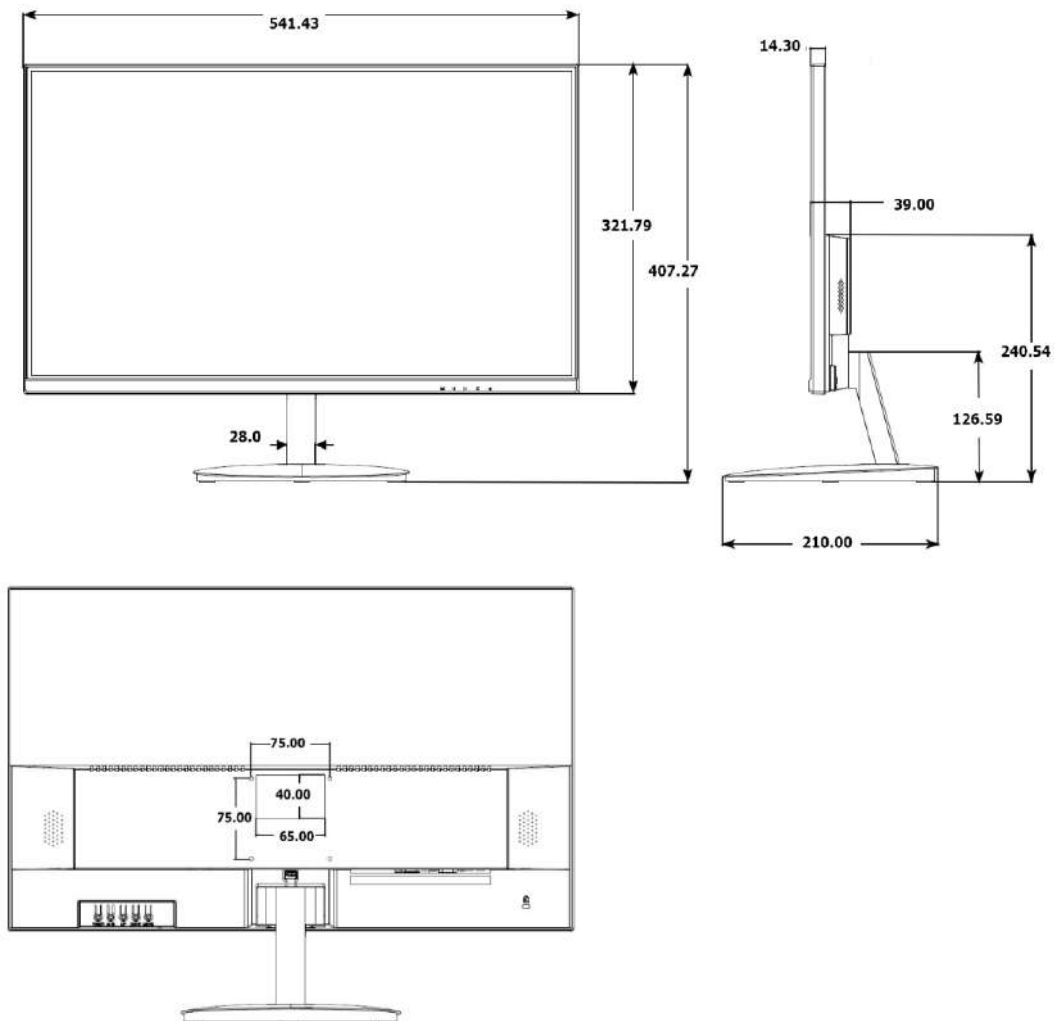

## Key Features

- True color display and perfect color reproduction
- Wide viewing angle:178°(H)/ 178°(V)
- No color shift from any view angle
- Specific menu design, which is simple to operate
- Support 7\*24 working and lower power consumption
- Adaptively recognize signal
- VESA stand bracket
- Support multiply language
- High fidelity digital processing for a brilliant and vivid video
- Professional thermal design to extend equipment lifespan
- Screen can reduce blue light, protect eyes
- Without ripple, use smooth dimming with DC to eliminate screen flicker
- Three sides super slim design, min width can be 2.8mm
- High light transmittance, uniform brightness, rich color, wide color gamut

## Specifications

Model	MT-24-L
Display	
Display Type	LED Backlight

Screen Size	23.8"
Aspect Ratio	16:9
Pixel Pitch(mm)	0.275× 0.275
Max Resolution	1920×1080
Brightness(cd/m <sup>2</sup> )	250
Contrast	1000:1
Response Time(ms)	14
Color	16.7M
Viewing Angle	Horizontal 178°, Vertical 178°
Refresh Rate	60Hz
<b>Interface</b>	
Input	VGA ×1,HDMI×1
<b>OSD</b>	
Multi-Language	8 (English, France, Spanish, German, Russia, Korea, Japanese, Simplified Chinese )
<b>Mounting</b>	
VESA	75mm x 75mm
<b>General</b>	
Power Supply	DC 12V,2A
Consumption	<23 W(on) <0.5 W(Standby)
Operation Temperature	0°C ~ 40 °C/32°F~104°F
Operating Humidity	20%~85% (No Condensation)
Storage Temperature	-10°C ~50°C /14°F~122°F
Storage Humidity	10%~90% (No Condensation)
Dimension (W×H×D)	541.43mm × 407.27 mm × 210.00mm(With Pedestal)
Package(W×H×D)	602mm × 394mm × 111mm
Weight	Net Weight:3.3Kg Gross Weight:4.2Kg
<b>Accessory</b>	
Standard	HDMI Cable, Adapter, Pedestal, Quick Guide
Optional	Hanging Bracket(Model: HB-4022-A)

## Dimensions